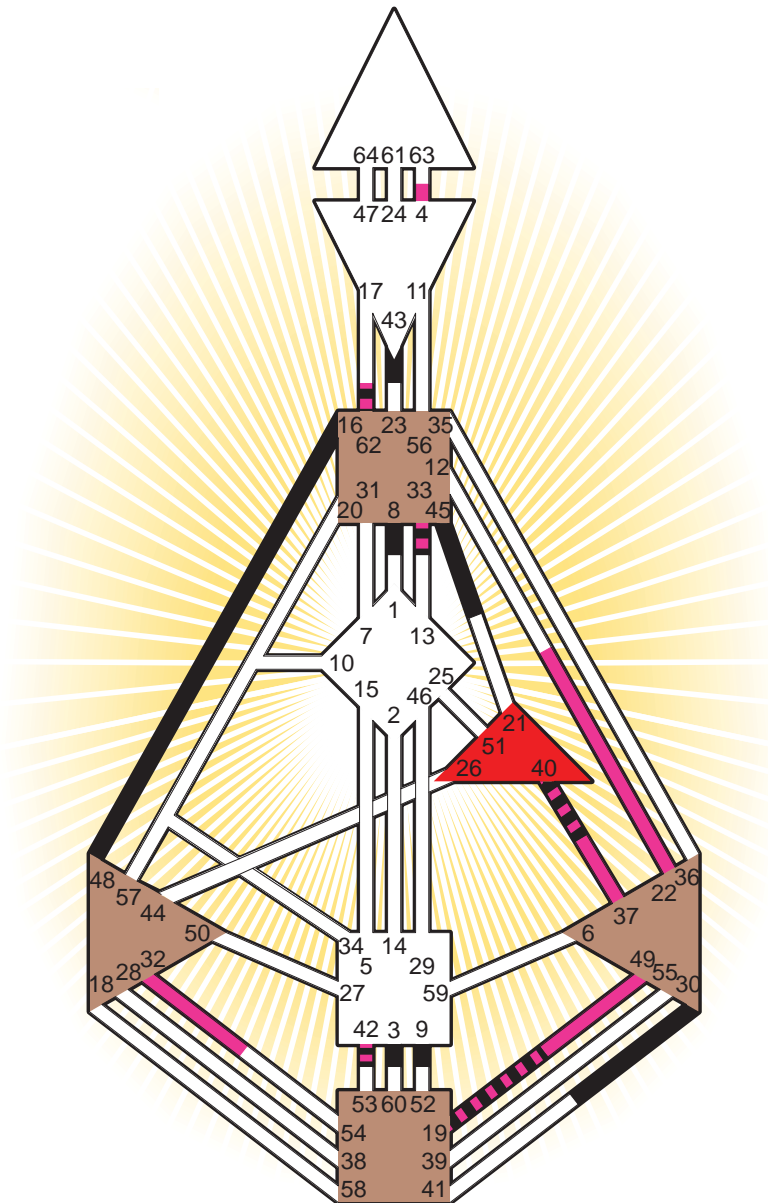

ZEN HUMAN DESIGN

INDIVIDUAL CHART

Harlan Ellison

Personality

Cleveland, OH
27. May 1934
14:20:00 EST
19:20:00 GMT

Design

27. February 1934
01:52:12 GMT

Rodden Rating **AA**

Definition Type

- ☐ No Definition
- ☐ Single Definition
- ☒ Split Definition
- ☐ Triple Split Definition
- ☐ Quadruple Split Definition

Mode

- ☒ To Wait
- ☐ To Do

Defined Centers

- ☒ Throat
- ☐ Head
- ☐ Ji
- ☒ Heart
- ☐ Sacral
- ☒ Root

Awareness

- ☐ Mental (Ajna)
- ☒ Intuitive (Spleen)
- ☒ Emotional (Solar Plexus)

	☉	⊕	☾	♋	♌	♍	♎	♏	♐	♑	♒	♓	
Personality	<u>16.1</u>	9.1	43.3	<u>19.6</u>	33.6	45.6	42.4	8.2	<u>48.5</u>	30.4	3.4	<u>40.5</u>	62.3
Design	<u>37.3</u>	<u>40.3</u>	33.4	<u>49.1</u>	4.1	22.4	<u>19.1</u>	22.2	<u>32.2</u>	<u>49.3</u>	42.5	<u>40.6</u>	62.3