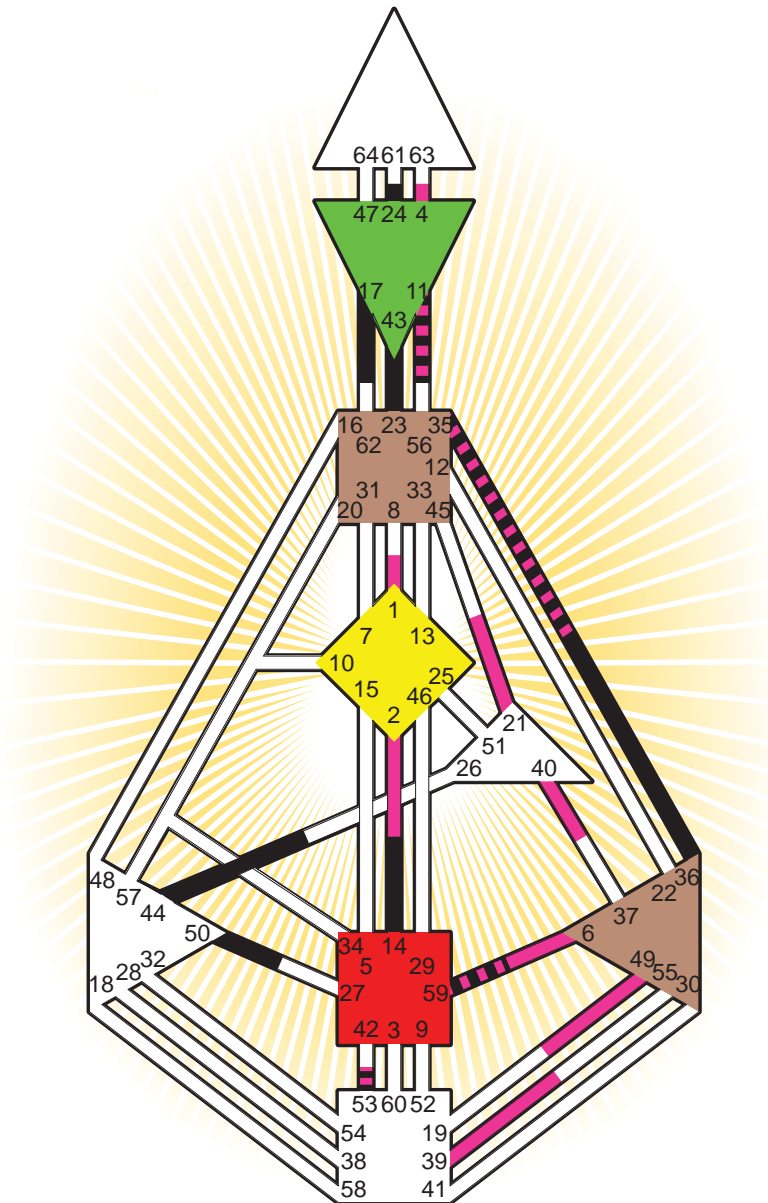

ZEN HUMAN DESIGN

INDIVIDUAL CHART

Michael Ende

Personality

Garmisch-Partenkirchen, D
 12. November 1929
 17:15:00 MET
 16:15:00 GMT

Design

15. August 1929
 03:22:45 GMT

Rodden Rating **B**

Definition Type

- No Definition
- Single Definition
- Split Definition
- Triple Split Definition
- Quadruple Split Definition

Mode

- To Wait
- To Do

Defined Centers

- Throat
- Head
- Ji
- Heart
- Sacral
- Root

Awareness

- Mental (Ajna)
- Intuitive (Spleen)
- Emotional (Solar Plexus)

	☉	⊕	☾	♋	♌	♍	♎	♏	♐	♑	♒	♓	
Personality	<u>43.1</u>	<u>23.1</u>	<u>36.3</u>	24.5	44.5	44.4	50.3	<u>14.2</u>	<u>35.3</u>	11.6	17.5	<u>59.4</u>	53.5
Design	4.4	49.4	11.2	<u>2.4</u>	1.4	40.1	39.2	<u>6.4</u>	<u>35.2</u>	11.2	21.2	<u>59.1</u>	53.4