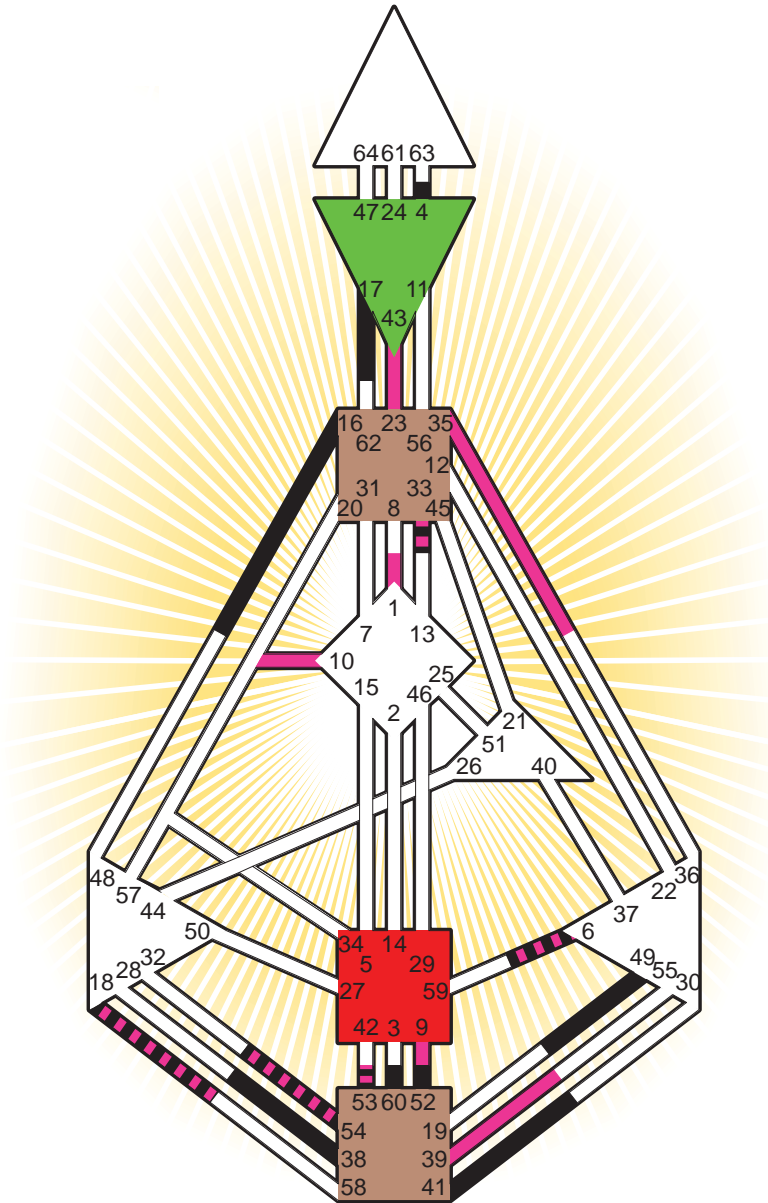

ZEN HUMAN DESIGN

INDIVIDUAL CHART

Mia Farrow

Personality

Los Angeles, CA
 9. February 1945
 11:27:00 PWT
 18:27:00 GMT

Design

15. November 1944
 03:40:27 GMT

Rodden Rating **AA**

Definition Type

- No Definition
- Single Definition
- Split Definition
- Triple Split Definition
- Quadruple Split Definition

Mode

- To Wait
- To Do

Defined Centers

- Throat
- Head
- Ji
- Heart
- Sacral
- Root

Awareness

- Mental (Ajna)
- Intuitive (Spleen)
- Emotional (Solar Plexus)

	☉	⊕	☾	♋	♌	♍	♎	♏	♐	♑	♒	♓	
Personality	49.2	4.2	38.3	53.4	54.4	41.6	17.4	60.1	6.4	<u>52.1</u>	16.4	18.3	33.2
Design	<u>43.5</u>	<u>23.5</u>	1.1	53.6	54.6	<u>9.2</u>	10.1	<u>43.4</u>	6.1	<u>39.1</u>	35.1	18.2	33.3