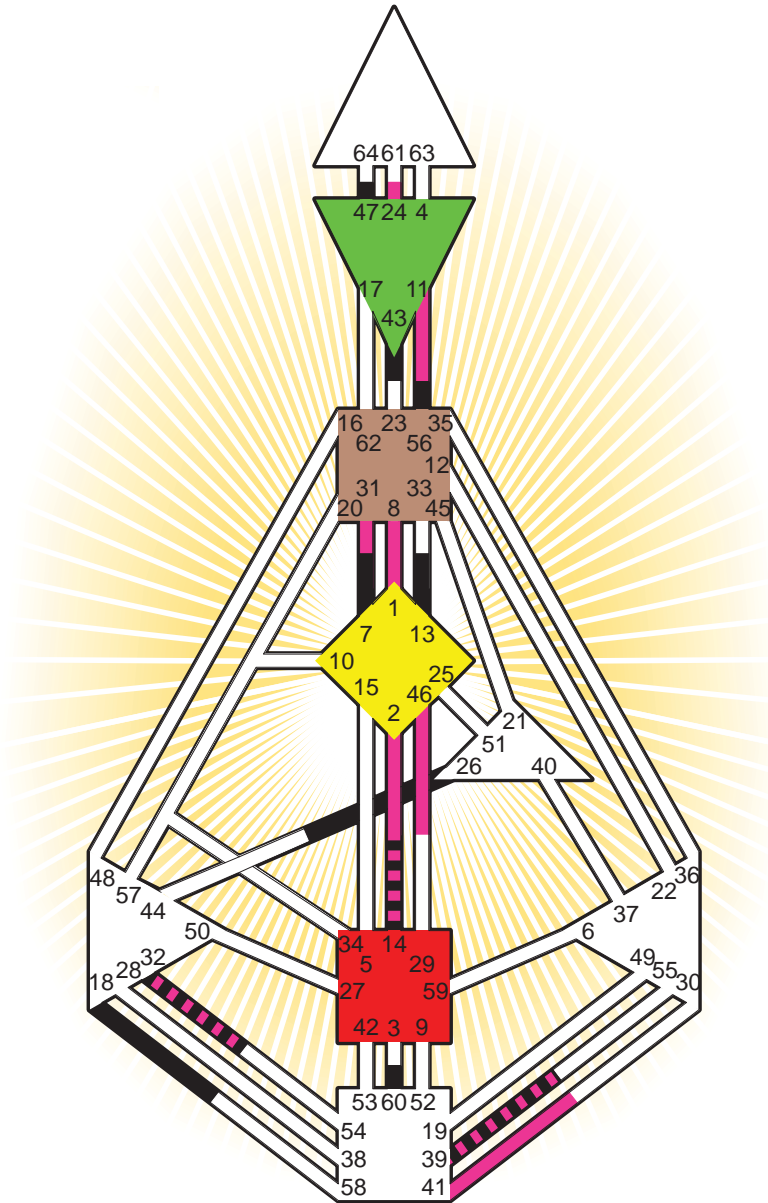

ZEN HUMAN DESIGN

INDIVIDUAL CHART

Roger Federer

Personality

Basel, CH
 8. August 1981
 08:40:00 MET/S
 06:40:00 GMT

Design

8. May 1981
 07:43:02 GMT

Rodden Rating **A**

Definition Type

- No Definition
- Single Definition
- Split Definition
- Triple Split Definition
- Quadruple Split Definition

Mode

- To Wait
- To Do

Defined Centers

- Throat
- Head
- Ji
- Heart
- Sacral
- Root

Awareness

- Mental (Ajna)
- Intuitive (Spleen)
- Emotional (Solar Plexus)

	☉	⊕	☾	♋	♌	♍	♎	♏	♐	♑	♒	♓	
Personality	<u>7.3</u>	<u>13.3</u>	<u>43.2</u>	<u>56.6</u>	<u>60.6</u>	<u>7.1</u>	<u>47.1</u>	<u>39.5</u>	<u>18.4</u>	<u>18.3</u>	<u>14.2</u>	<u>26.6</u>	<u>32.2</u>
Design	<u>2.5</u>	<u>1.5</u>	<u>39.6</u>	<u>31.4</u>	<u>41.4</u>	<u>8.6</u>	<u>8.2</u>	<u>24.3</u>	<u>46.3</u>	<u>46.6</u>	<u>14.5</u>	<u>11.2</u>	<u>32.2</u>