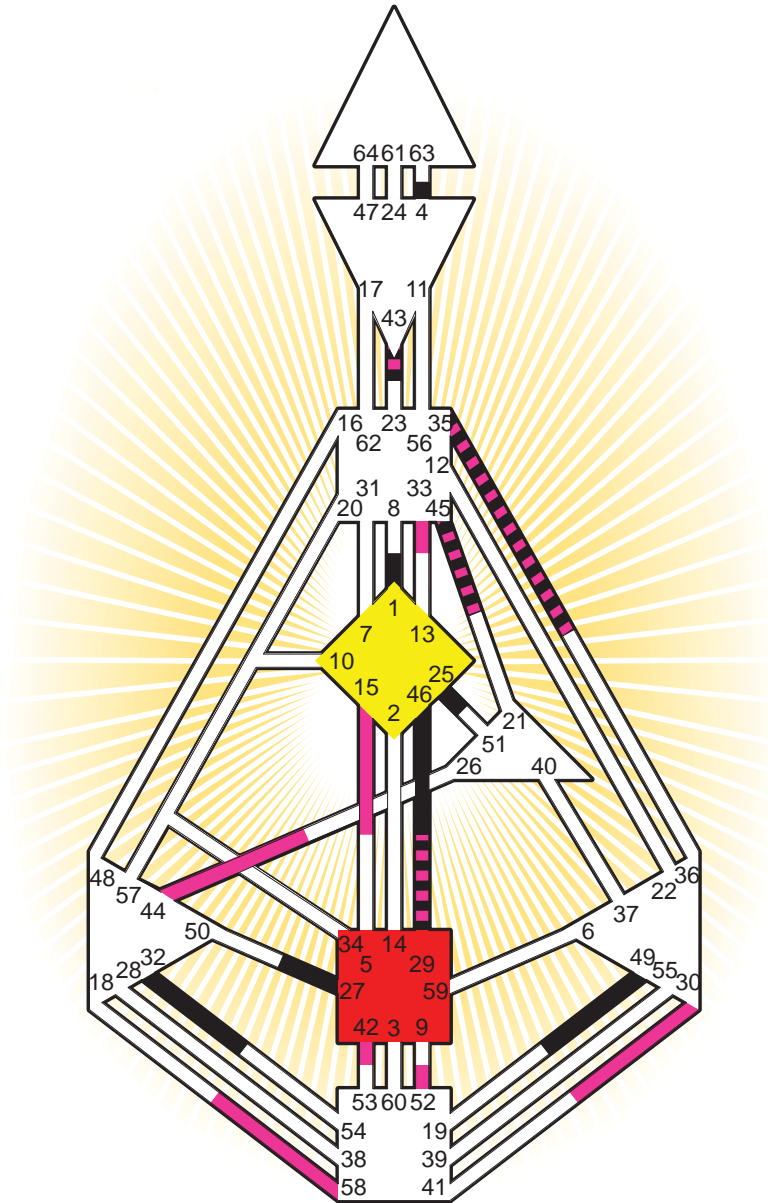

ZEN HUMAN DESIGN

INDIVIDUAL CHART

F. Scott Fitzgerald

Personality

Saint Paul, MN
 24. September 1896
 15:30:00 LMT
 21:42:20 GMT

Design

25. June 1896
 11:02:25 GMT

Rodden Rating **AA**

Definition Type

- No Definition
- Single Definition
- Split Definition
- Triple Split Definition
- Quadruple Split Definition

Mode

- To Wait
- To Do

Defined Centers

- Throat
- Head
- Ji
- Heart
- Sacral
- Root

Awareness

- Mental (Ajna)
- Intuitive (Spleen)
- Emotional (Solar Plexus)

	☉	⊕	☾	♋	♌	♍	♎	♏	♐	♑	♒	♓	
Personality	<u>46.5</u>	25.5	27.3	49.6	4.6	32.5	32.3	45.4	<u>29.6</u>	1.4	43.4	45.4	35.3
Design	52.1	58.1	58.3	30.2	<u>29.2</u>	35.6	15.3	42.6	33.3	44.6	43.3	45.2	35.2