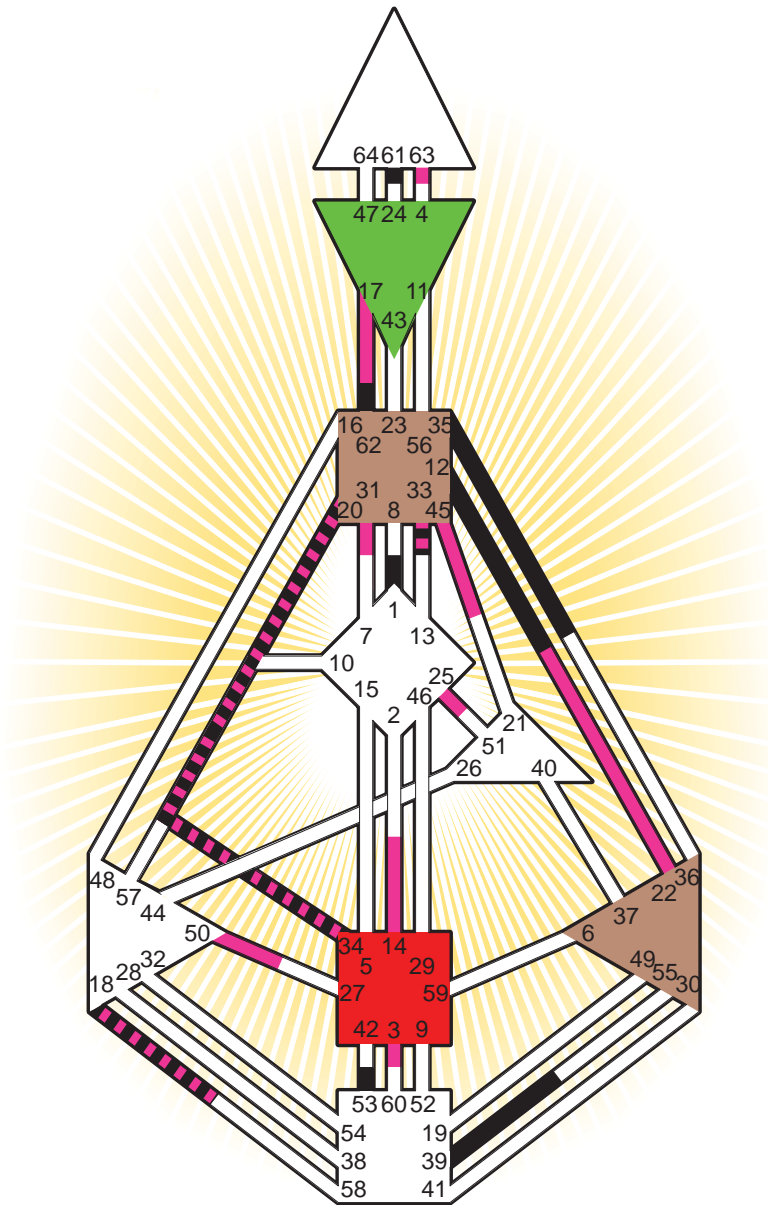

ZEN HUMAN DESIGN

INDIVIDUAL CHART

Steve Forbes

Personality

Morristown, NJ
 18. July 1947
 01:35:00 EDT
 05:35:00 GMT

Design

17. April 1947
 15:08:20 GMT

Rodden Rating **AA**

Definition Type

- No Definition
- Single Definition
- Split Definition
- Triple Split Definition
- Quadruple Split Definition

Mode

- To Wait
- To Do

Defined Centers

- Throat
- Head
- Ji
- Heart
- Sacral
- Root

Awareness

- Mental (Ajna)
- Intuitive (Spleen)
- Emotional (Solar Plexus)

	☉	☊	☾	♋	♌	♍	♎	♏	♐	♑	♒	♓	
Personality	<u>62.5</u>	<u>61.5</u>	<u>62.6</u>	<u>20.2</u>	<u>34.2</u>	<u>53.5</u>	<u>39.3</u>	<u>35.1</u>	1.5	<u>33.3</u>	<u>12.2</u>	18.5	<u>33.6</u>
Design	3.1	50.1	63.2	<u>20.4</u>	<u>34.4</u>	25.5	<u>22.5</u>	<u>17.1</u>	14.2	31.1	45.2	18.6	33.4