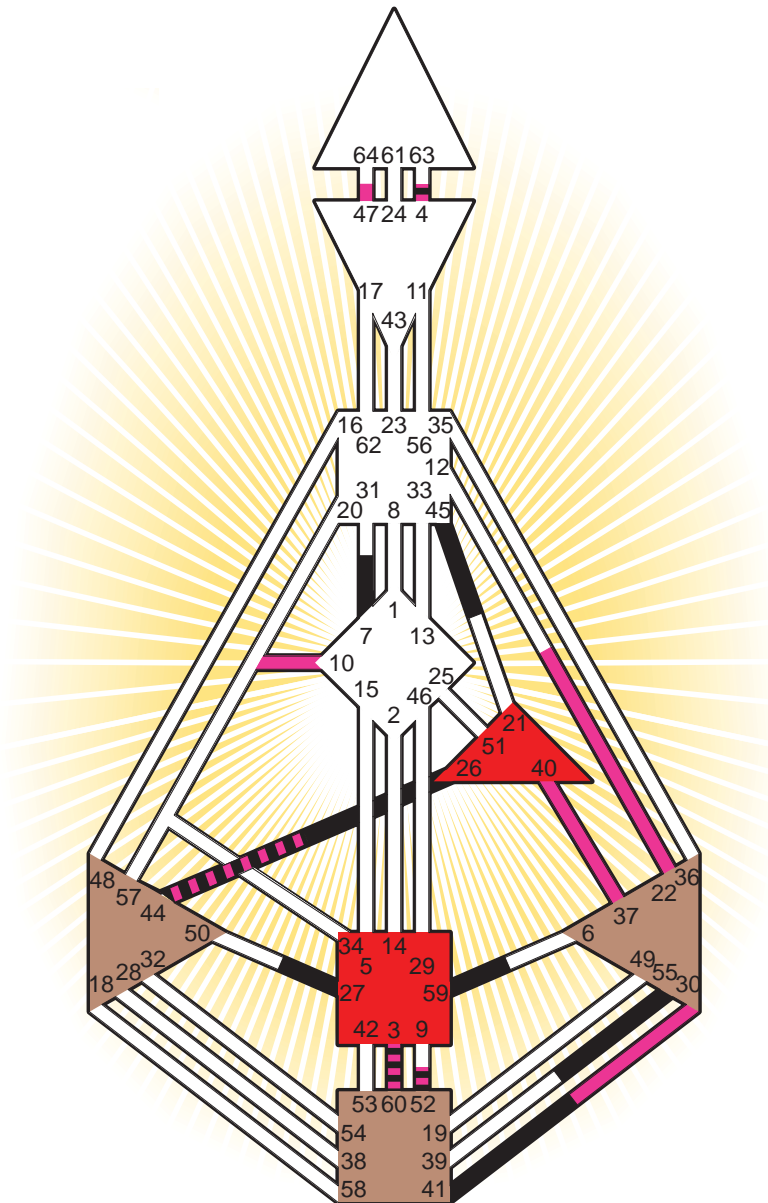

ZEN HUMAN DESIGN

INDIVIDUAL CHART

Michael J. Fox

Personality

Edmonton AB, CDN
 9. June 1961
 00:15:00 MST
 07:15:00 GMT

Design

11. March 1961
 00:36:20 GMT

Rodden Rating **A**

Definition Type

- No Definition
- Single Definition
- Split Definition
- Triple Split Definition
- Quadruple Split Definition

Mode

- To Wait
- To Do

Defined Centers

- Throat
- Head
- Ji
- Heart
- Sacral
- Root

Awareness

- Mental (Ajna)
- Intuitive (Spleen)
- Emotional (Solar Plexus)

	☉	⊕	☾	♋	♌	♍	♎	♏	♐	♑	♒	♓	
Personality	45.2	26.2	3.6	59.1	55.1	52.6	27.2	7.6	41.6	60.3	4.4	44.2	59.6
Design	22.4	47.4	10.4	40.1	37.1	30.1	3.1	52.2	60.4	60.1	4.5	44.4	40.1