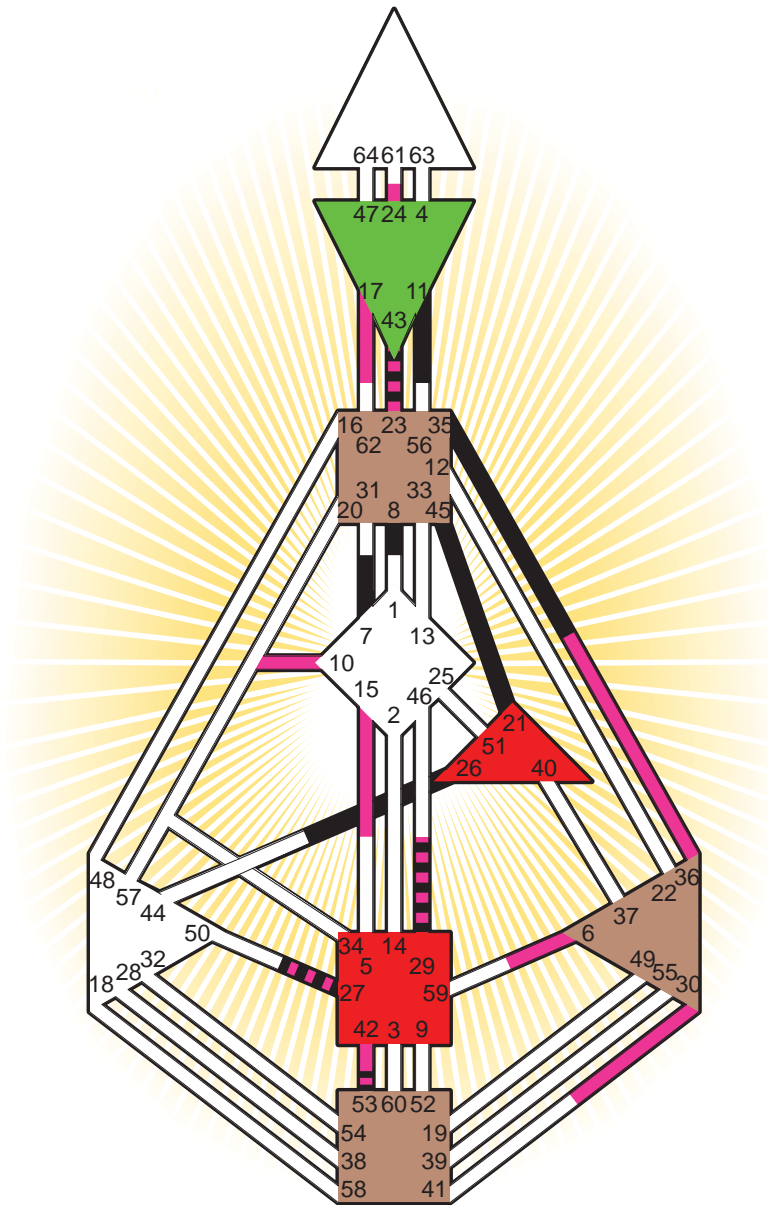

ZEN HUMAN DESIGN

INDIVIDUAL CHART

Anne Frank

Personality

Frankfurt am Main, D
12. June 1929
07:30:00 MET
06:30:00 GMT

Design

13. March 1929
20:41:28 GMT

Rodden Rating **AA**

Definition Type

- ☐ No Definition
- ☐ Single Definition
- ☒ Split Definition
- ☐ Triple Split Definition
- ☐ Quadruple Split Definition

Mode

- ☐ To Wait
- ☒ To Do

Defined Centers

- ☒ Throat
- ☐ Head
- ☐ Ji
- ☒ Heart
- ☒ Sacral
- ☐ Root

Awareness

- ☒ Mental (Ajna)
- ☐ Intuitive (Spleen)
- ☐ Emotional (Solar Plexus)

	☉	⊕	☾	♋	♌	♍	♎	♏	♐	♑	♒	♓	
Personality	45.5	26.5	29.2	23.3	43.3	35.6	27.5	7.4	8.6	11.6	21.2	29.5	53.3
Design	36.1	6.1	42.5	23.5	43.5	30.3	27.2	15.4	24.2	10.2	17.3	29.6	53.2