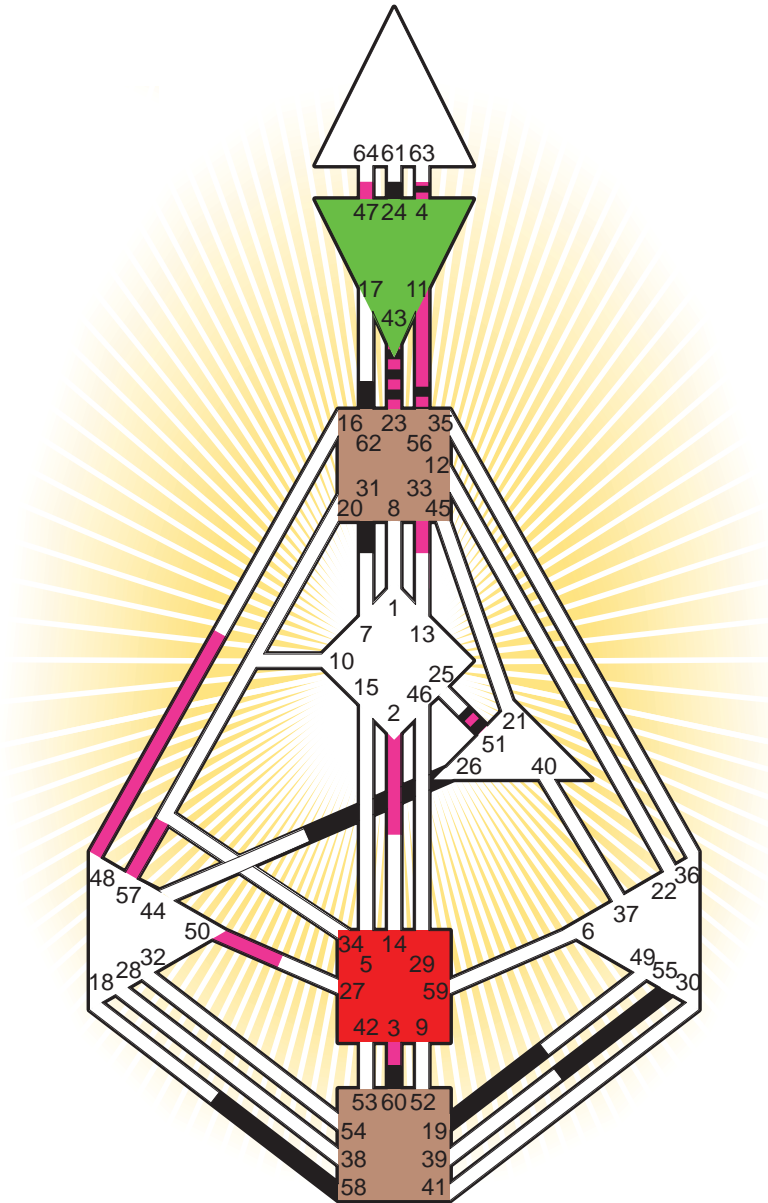

Benjamin Franklin

Personality

Boston, MA
 17. January 1706
 10:30:00 LMT
 15:14:12 GMT

Design

22. October 1705
 19:23:27 GMT

Rodden Rating **DD**

Definition Type

- No Definition
- Single Definition
- Split Definition
- Triple Split Definition
- Quadruple Split Definition

Mode

- To Wait
- To Do

Defined Centers

- Throat Head
- Ji Heart
- Sacral Root

Awareness

- Mental (Ajna)
- Intuitive (Spleen)
- Emotional (Solar Plexus)

	☉	⊕	☾	♋	♌	♍	♎	♏	♐	♑	♒	♓	
Personality	<u>60.1</u>	<u>56.1</u>	<u>55.6</u>	<u>23.3</u>	<u>43.3</u>	19.6	58.3	26.4	62.4	24.6	31.6	51.2	4.2
Design	<u>50.4</u>	<u>3.4</u>	<u>11.4</u>	<u>23.6</u>	<u>43.6</u>	48.3	47.3	57.6	<u>56.3</u>	2.5	33.1	51.3	4.3