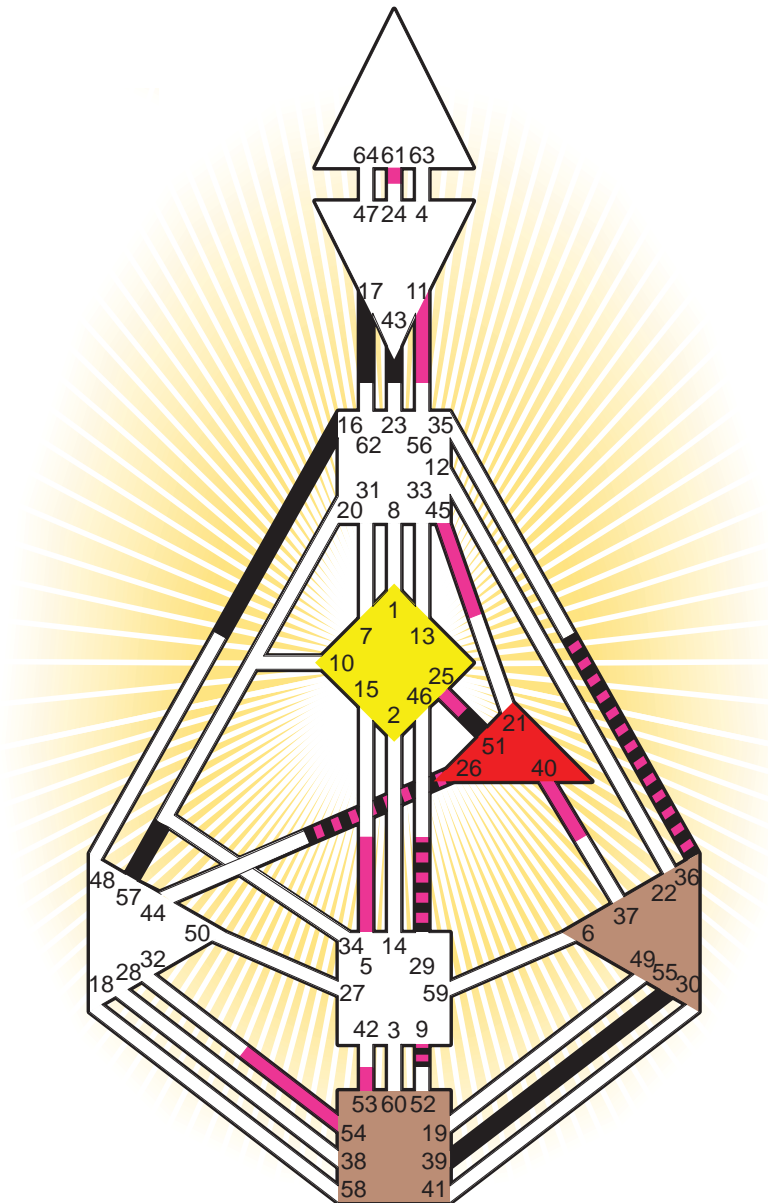

ZEN HUMAN DESIGN

INDIVIDUAL CHART

James Garner

Personality

Norman, OK
 7. April 1928
 18:00:00 CST
 00:00:00 GMT

Design

11. January 1928
 09:13:29 GMT

Rodden Rating **AA**

Definition Type

- No Definition
- Single Definition
- Split Definition
- Triple Split Definition
- Quadruple Split Definition

Mode

- To Wait
- To Do

Defined Centers

- Throat
- Head
- Ji
- Heart
- Sacral
- Root

Awareness

- Mental (Ajna)
- Intuitive (Spleen)
- Emotional (Solar Plexus)

	☉	⊕	☾	♋	♌	♍	♎	♏	♐	♑	♒	♓	
Personality	51.3	57.3	43.1	16.6	9.6	36.3	36.4	55.1	51.2	26.3	17.1	29.3	39.6
Design	54.6	53.6	40.6	45.2	26.2	61.1	9.4	11.2	36.6	5.4	25.2	29.5	53.1