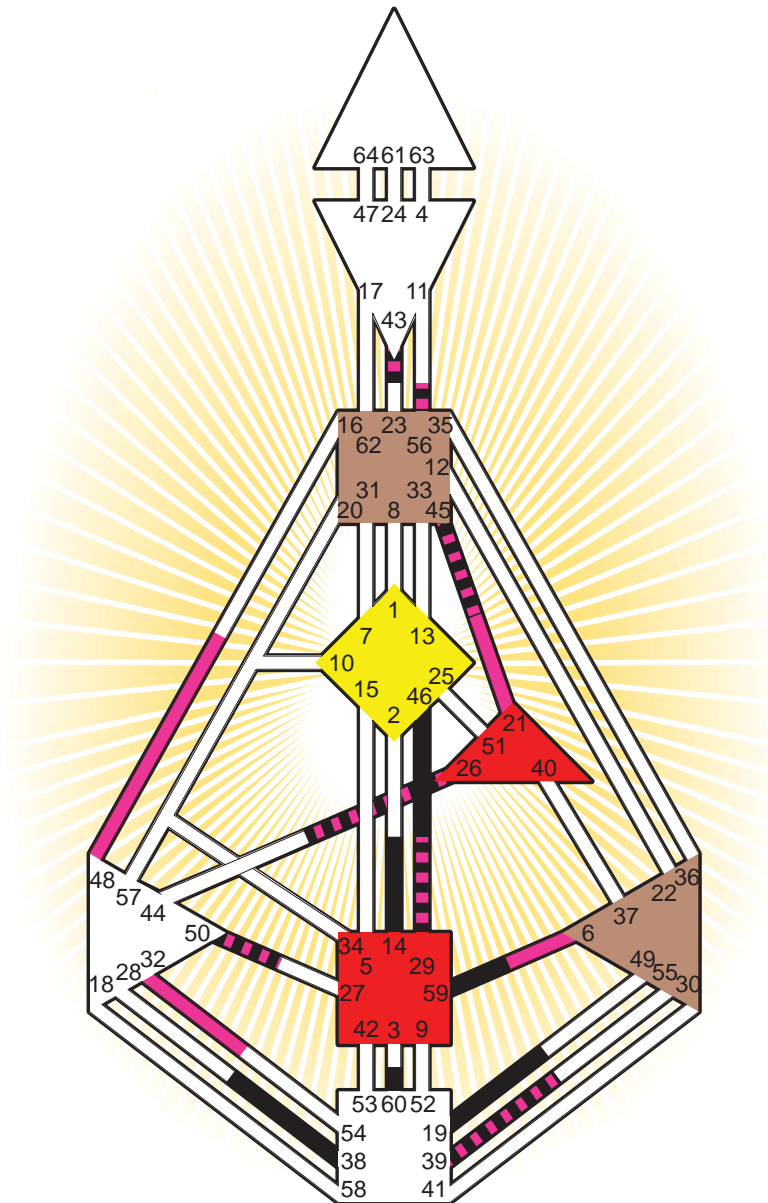

ZEN HUMAN DESIGN

INDIVIDUAL CHART

Mel Gibson

Personality

Peekskill, NY
 3. January 1956
 16:45:00 EST
 21:45:00 GMT

Design

8. October 1955
 13:49:48 GMT

Rodden Rating **A**

Definition Type

- No Definition
- Single Definition
- Split Definition
- Triple Split Definition
- Quadruple Split Definition

Mode

- To Wait
- To Do

Defined Centers

- Throat
- Head
- Ji
- Heart
- Sacral
- Root

Awareness

- Mental (Ajna)
- Intuitive (Spleen)
- Emotional (Solar Plexus)

	☉	⊕	☾	♋	♌	♍	♎	♏	♐	♑	♒	♓	
Personality	38.4	39.4	<u>46.2</u>	26.1	<u>45.1</u>	60.4	19.6	43.5	<u>59.1</u>	14.5	56.5	50.5	<u>29.5</u>
Design	48.6	<u>21.6</u>	39.6	26.3	<u>45.3</u>	32.6	32.4	<u>6.5</u>	<u>29.1</u>	43.1	56.6	50.2	<u>29.4</u>