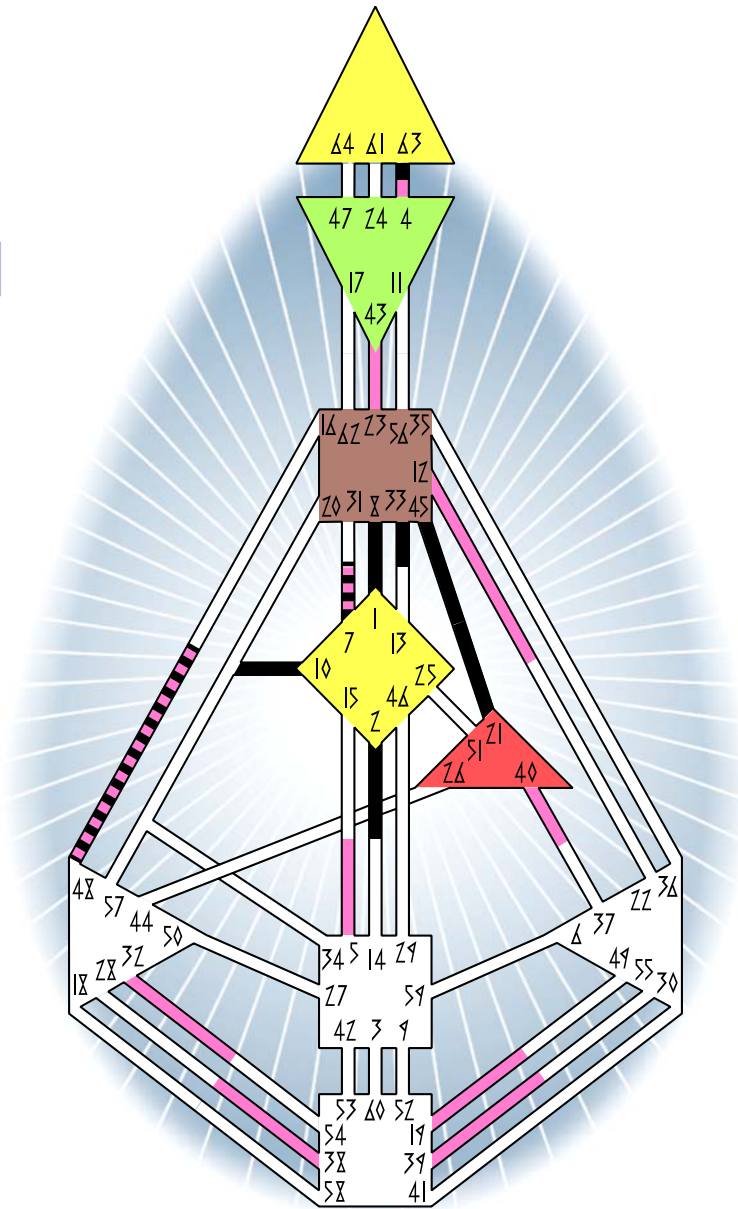

THE HUMAN DESIGN SYSTEM

AL GORE

individual chart

AL GORE

Washington, DC
31 March 1948
12:53 EST
17:53 GMT

	☉	☊	☋	♈	♉	♊	♋	♌	♍	♎	♏	♐	♑
PERSONALITY	21.2	48.2	10.6	2.2	1.2	63.6	8.2	7.6	10.1	7.3	45.6	48.3	33.6
DESIGN	38.4	39.4	32.4	23.4	43.4	38.5	19.6	40.2	5.5	4.4	12.1	48.4	7.2

4 January 1948
09:07:05 GMT

Definition Type

- No definition
- Single definition
- Split definition
- Triple split
- Quadruple split

Mode

- To wait
- To do
- Reflector
- Projector
- Generator
- Manifestor

Defined Centers

- Throat
- Ji
- Sacral
- Head
- Heart
- Root

Awareness

- Mental (Ajna)
- Intuitive (Spleen)
- Emotional (Solar Plexus)

Uranus Opposition

gates	years	mid point
26	1985-86	Feb.-May 1986
11	1986-88	

Rodden Rating AA