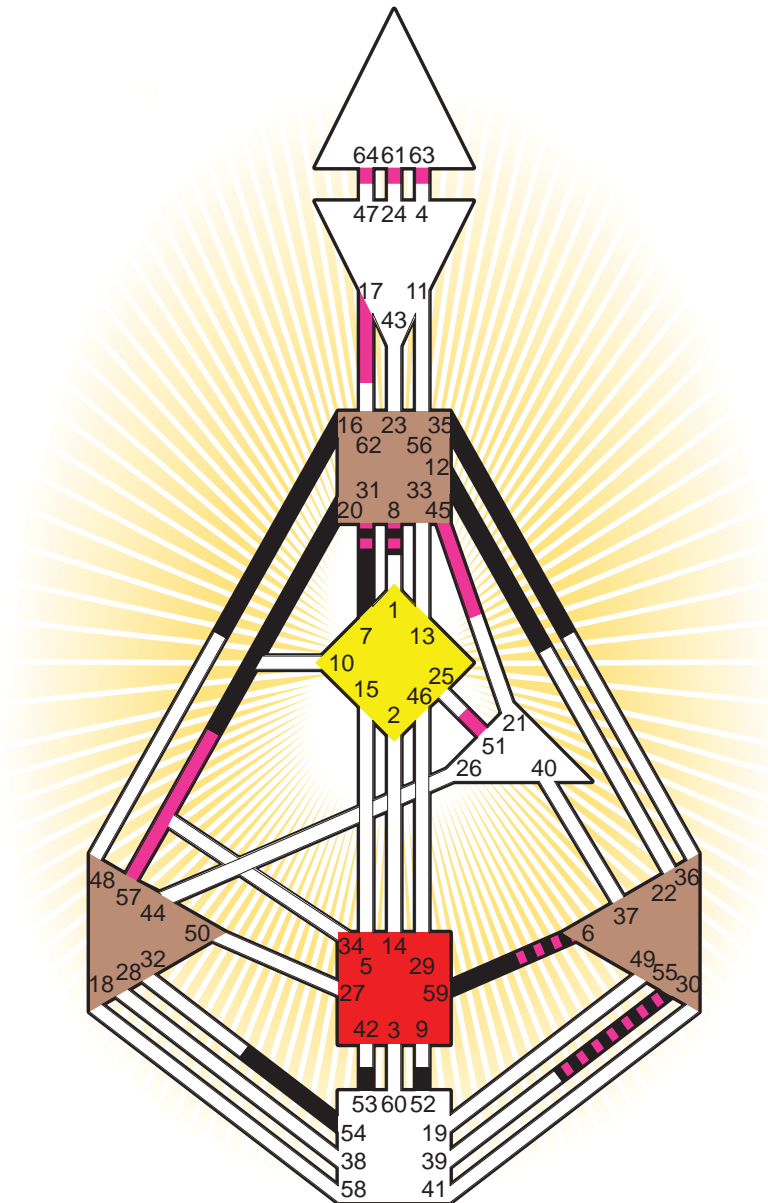

Definition Type

- No Definition
- Single Definition
- Split Definition
- Triple Split Definition
- Quadruple Split Definition

Mode

- To Wait
- To Do

Defined Centers

- Throat
- Head
- Ji
- Heart
- Sacral
- Root

Awareness

- Mental (Ajna)
- Intuitive (Spleen)
- Emotional (Solar Plexus)

	☉	⊕	☾	♋	♌	♍	♎	♏	♐	♑	♒	♓	
Personality	53.2	54.2	8.4	59.6	55.6	12.3	35.2	7.3	52.3	16.3	20.4	6.6	31.3
Design	51.4	57.4	61.5	64.2	63.2	17.3	55.3	45.3	45.1	8.2	8.4	6.6	31.2