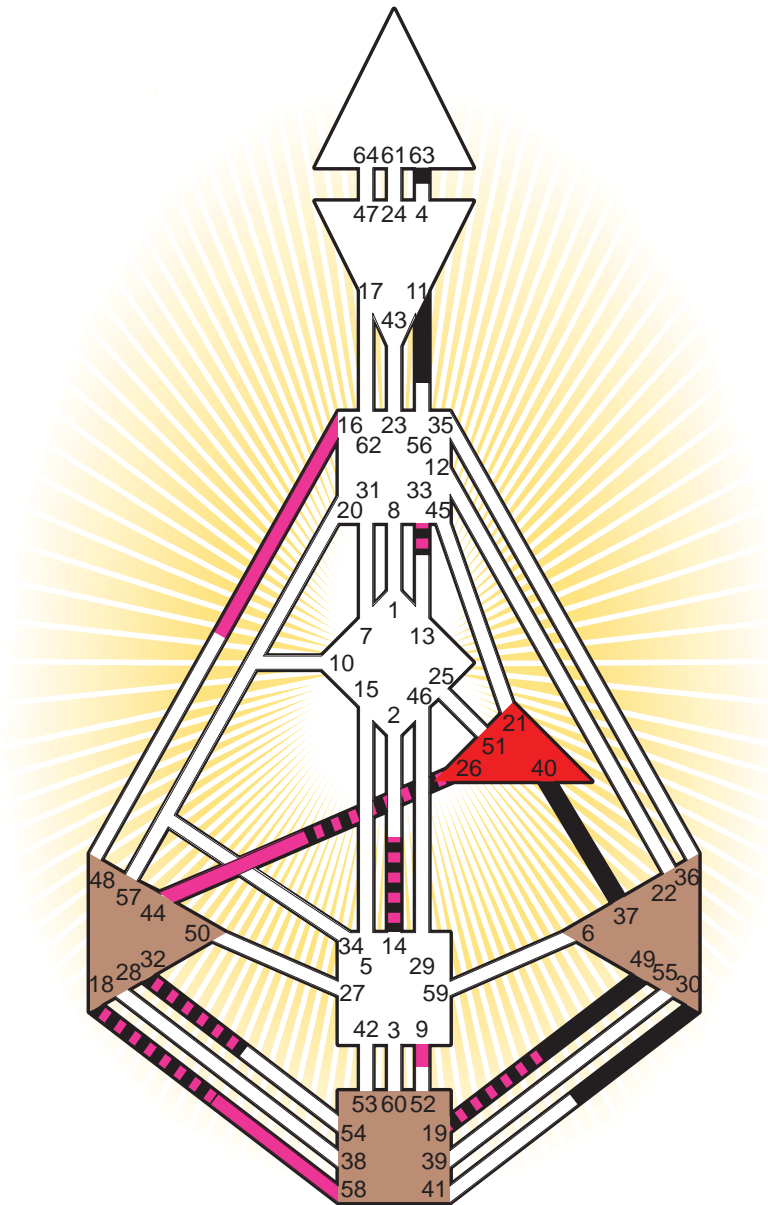

ZEN HUMAN DESIGN

INDIVIDUAL CHART

Josh Groban

Personality

Los Angeles, CA
27. February 1981
16:13:00 PST
00:13:00 GMT

Design

3. December 1980
08:04:11 GMT

Rodden Rating **AA**

Definition Type

- ☐ No Definition
- ☒ Single Definition
- ☐ Split Definition
- ☐ Triple Split Definition
- ☐ Quadruple Split Definition

Mode

- ☒ To Wait
- ☐ To Do

Defined Centers

- ☐ Throat
- ☐ Head
- ☐ Ji
- ☒ Heart
- ☐ Sacral
- ☒ Root

Awareness

- ☐ Mental (Ajna)
- ☒ Intuitive (Spleen)
- ☒ Emotional (Solar Plexus)

	☉	⊕	☾	♋	♌	♍	♎	♏	♐	♑	♒	♓	
Personality	37.4	40.4	26.4	33.4	19.4	49.2	30.6	63.6	18.6	18.5	14.6	11.3	32.4
Design	9.6	16.6	32.4	33.6	19.6	14.2	44.5	58.6	18.3	18.5	14.3	26.6	32.3