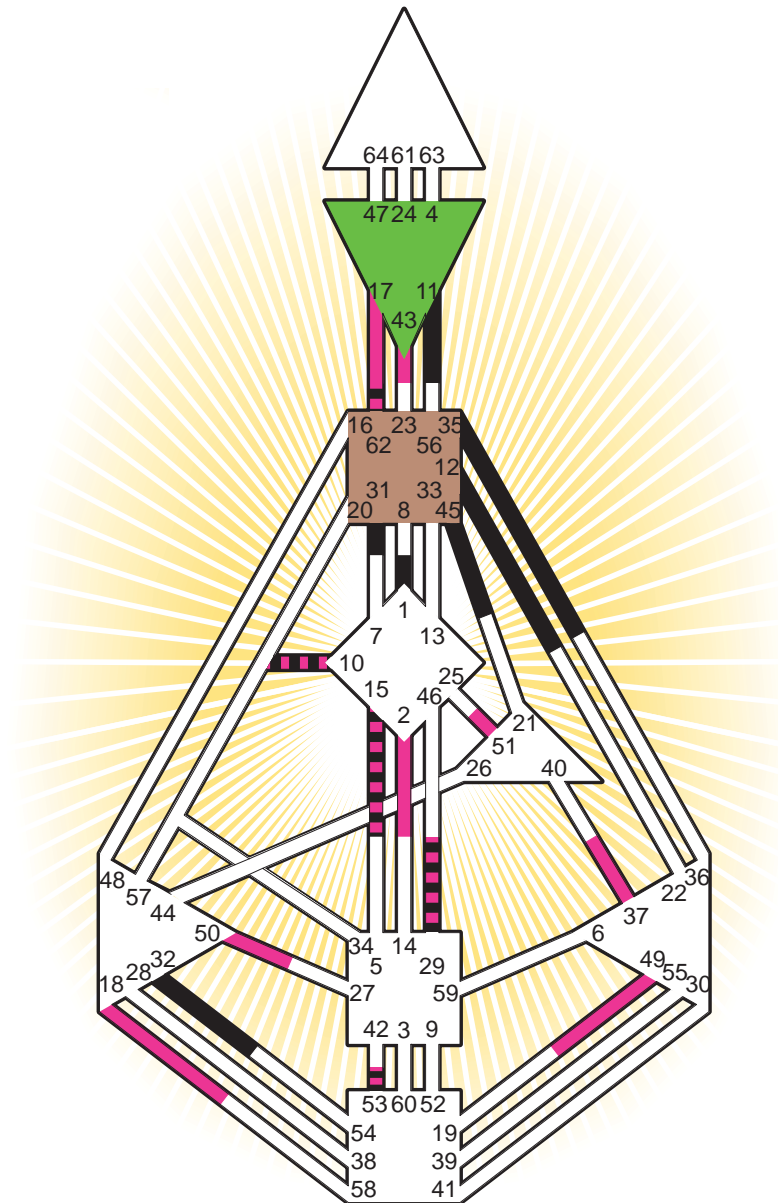

ZEN HUMAN DESIGN

INDIVIDUAL CHART

Gurumayi

Personality

Mangalore, IND
 24. June 1955
 11:00:00 IST
 05:30:00 GMT

Design

25. March 1955
 09:03:41 GMT

Rodden Rating **A**

Definition Type

- No Definition
- Single Definition
- Split Definition
- Triple Split Definition
- Quadruple Split Definition

Mode

- To Wait
- To Do

Defined Centers

- Throat
- Head
- Ji
- Heart
- Sacral
- Root

Awareness

- Mental (Ajna)
- Intuitive (Spleen)
- Emotional (Solar Plexus)

	☉	⊕	☾	♋	♌	♍	♎	♏	♐	♑	♒	♓	
Personality	15.4	10.4	29.3	11.4	12.4	45.4	35.2	53.5	31.1	1.2	<u>62.6</u>	32.6	29.1
Design	<u>17.1</u>	18.1	51.6	10.3	15.3	37.5	49.6	2.6	53.6	43.2	<u>62.4</u>	50.2	29.1