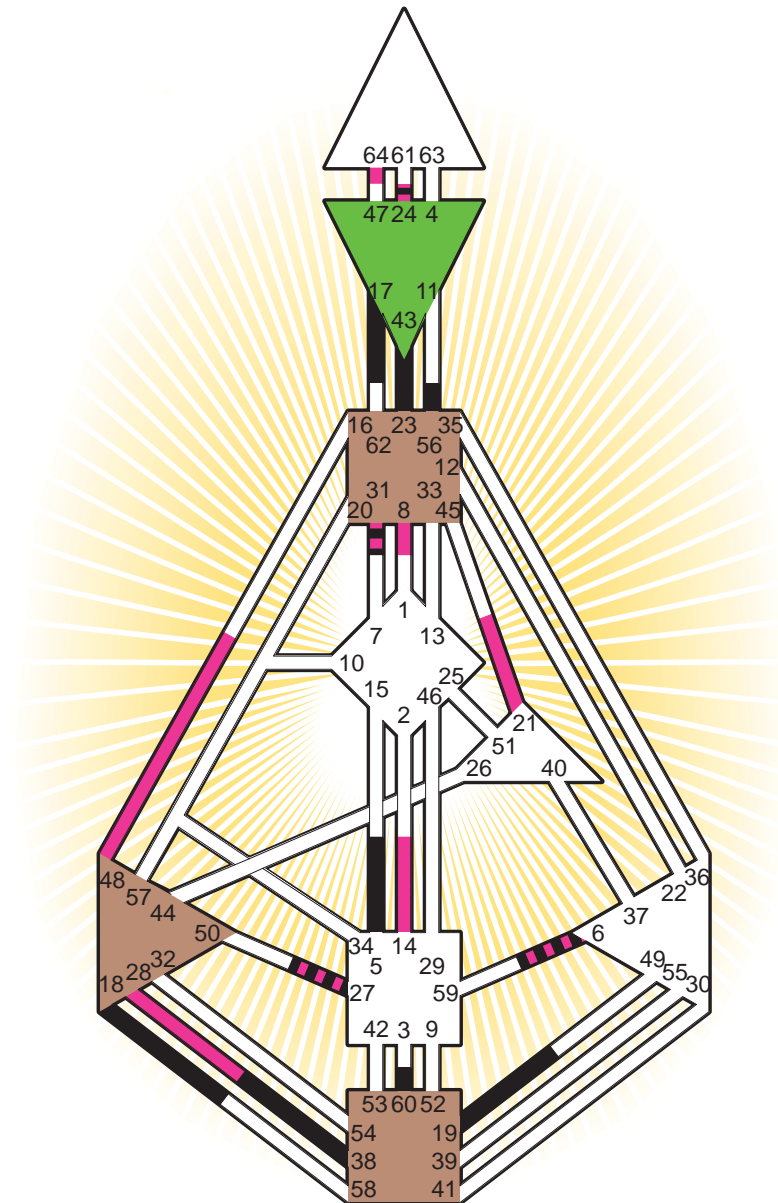

Definition Type

- No Definition
- Single Definition
- Split Definition
- Triple Split Definition
- Quadruple Split Definition

Mode

- To Wait
- To Do

Defined Centers

- Throat
- Head
- Ji
- Heart
- Sacral
- Root

Awareness

- Mental (Ajna)
- Intuitive (Spleen)
- Emotional (Solar Plexus)

	☉	⊕	☾	♋	♌	♍	♎	♏	♐	♑	♒	♓	
Personality	60.6	56.6	<u>43.6</u>	18.1	17.1	19.2	<u>38.1</u>	5.1	27.5	24.1	<u>23.4</u>	6.6	31.2
Design	<u>28.2</u>	27.2	64.3	48.2	21.2	14.3	6.2	48.5	24.5	24.5	8.1	6.5	31.3