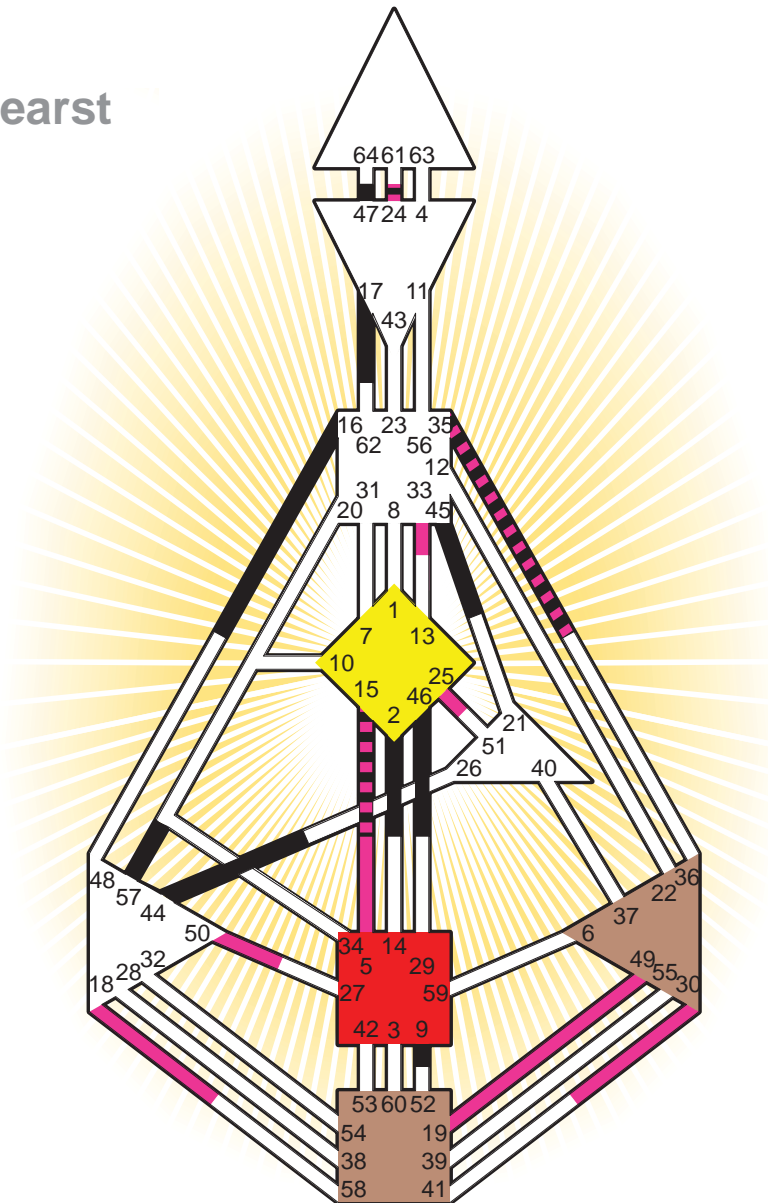

Definition Type

- No Definition
- Single Definition
- Split Definition
- Triple Split Definition
- Quadruple Split Definition

Mode

- To Wait
- To Do

Defined Centers

- Throat
- Head
- Ji
- Heart
- Sacral
- Root

Awareness

- Mental (Ajna)
- Intuitive (Spleen)
- Emotional (Solar Plexus)

| | ☉ | ⊕ | ☾ | ♋ | ♌ | ♍ | ♎ | ♏ | ♐ | ♑ | ♒ | ♓ | |
|-------------|------|------|------|-----|------|------|------|------|------|------|------|------|------|
| Personality | 24.2 | 44.2 | 47.1 | 9.2 | 16.2 | 2.6 | 35.1 | 15.3 | 57.6 | 46.2 | 45.2 | 17.2 | 24.4 |
| Design | 19.4 | 33.4 | 15.1 | 5.4 | 35.4 | 30.4 | 49.5 | 24.1 | 50.1 | 18.2 | 35.6 | 25.4 | 24.2 |