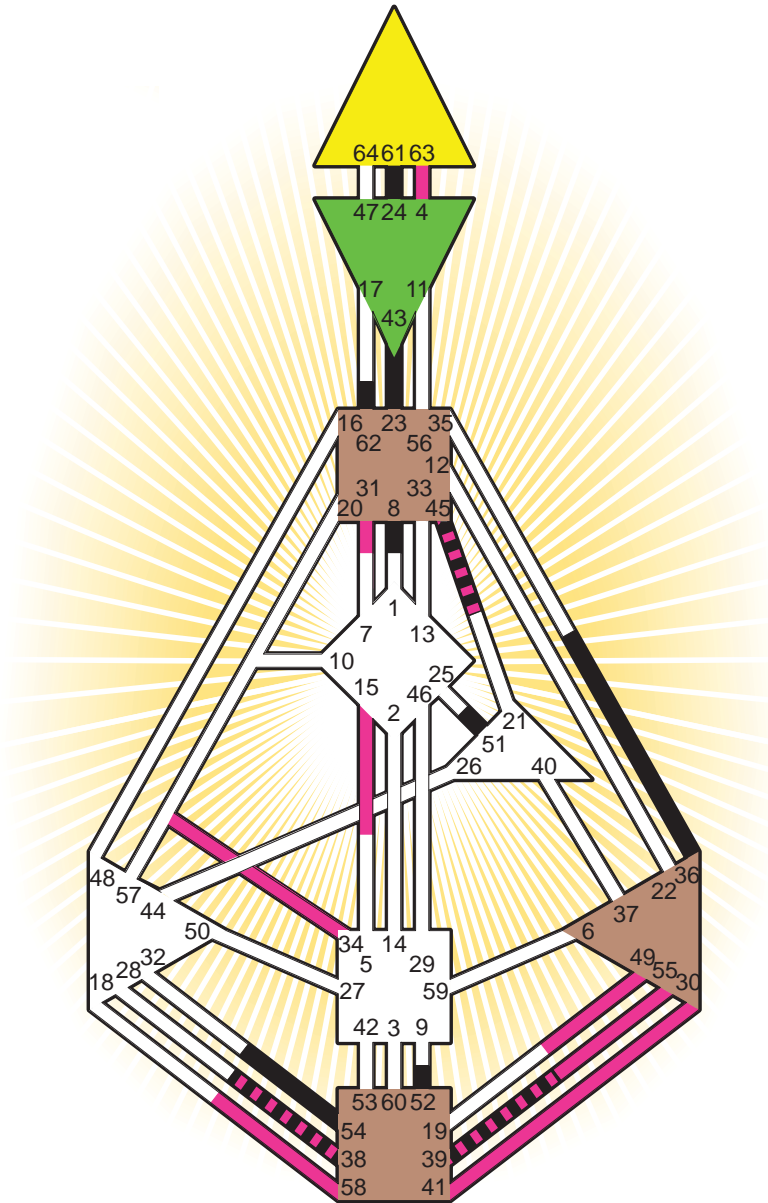

ZEN HUMAN DESIGN

INDIVIDUAL CHART

Katharine Hepburn

Personality

Hartford, CT
 12. May 1907
 17:47:00 EST
 22:47:00 GMT

Design

12. February 1907
 21:28:58 GMT

Rodden Rating **AA**

Definition Type

- No Definition
- Single Definition
- Split Definition
- Triple Split Definition
- Quadruple Split Definition

Mode

- To Wait
- To Do

Defined Centers

- Throat
- Head
- Ji
- Heart
- Sacral
- Root

Awareness

- Mental (Ajna)
- Intuitive (Spleen)
- Emotional (Solar Plexus)

	☉	⊕	☾	♋	♌	♍	♎	♏	♐	♑	♒	♓	
Personality	<u>23.3</u>	<u>43.3</u>	8.4	62.5	<u>61.5</u>	<u>24.1</u>	51.4	54.1	52.6	36.3	38.4	<u>39.2</u>	45.6
Design	<u>49.5</u>	<u>4.5</u>	<u>30.1</u>	31.1	<u>41.1</u>	<u>55.1</u>	58.3	34.5	15.4	<u>63.4</u>	38.2	<u>39.1</u>	45.6