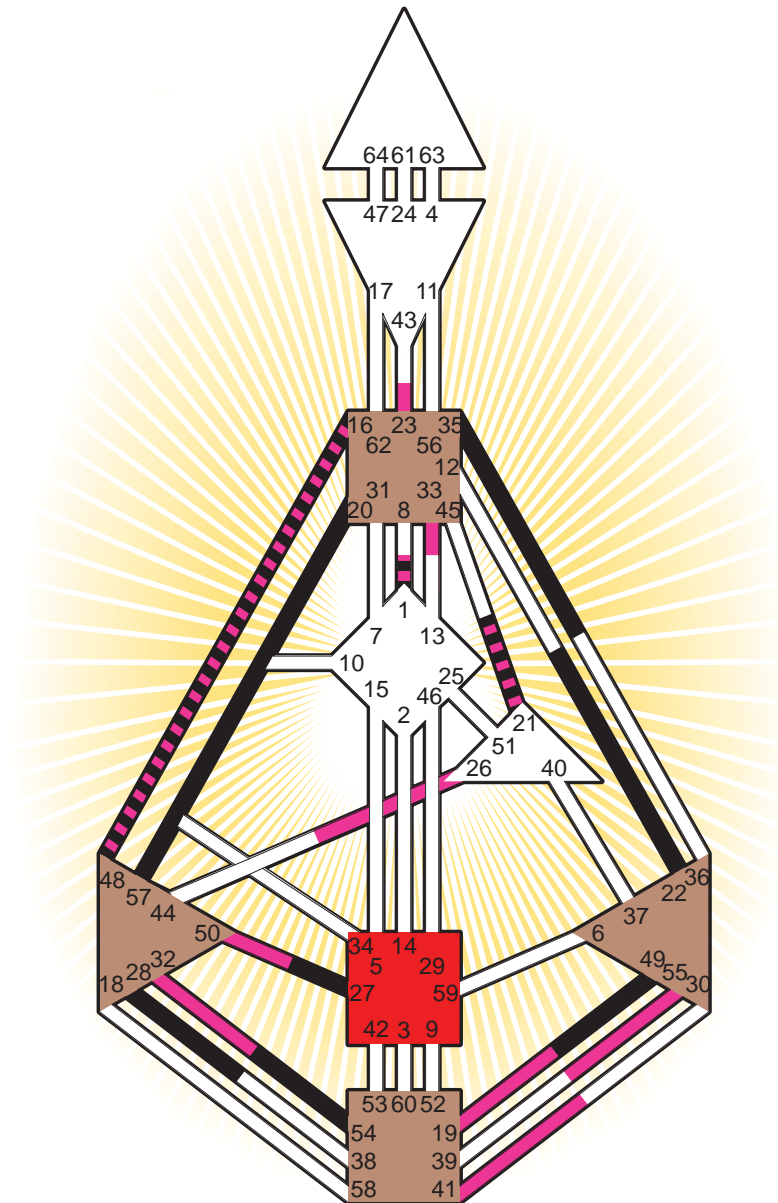

ZEN HUMAN DESIGN

INDIVIDUAL CHART

Rudolf Hess

Personality

Alexandria, ET
 26. April 1894
 10:00:00 LMT
 08:00:24 GMT

Design

27. January 1894
 22:53:53 GMT

Rodden Rating **A**

Definition Type

- No Definition
- Single Definition
- Split Definition
- Triple Split Definition
- Quadruple Split Definition

Mode

- To Wait
- To Do

Defined Centers

- Throat
- Head
- Ji
- Heart
- Sacral
- Root

Awareness

- Mental (Ajna)
- Intuitive (Spleen)
- Emotional (Solar Plexus)

	☉	⊕	☾	♋	♌	♍	♎	♏	♐	♑	♒	♓	
Personality	<u>27.5</u>	<u>28.5</u>	<u>54.2</u>	<u>21.1</u>	<u>48.1</u>	<u>21.4</u>	<u>22.4</u>	<u>49.2</u>	<u>20.6</u>	<u>57.6</u>	<u>1.1</u>	<u>35.1</u>	<u>16.5</u>
Design	<u>19.1</u>	<u>33.1</u>	<u>50.4</u>	<u>21.4</u>	<u>48.4</u>	<u>41.6</u>	<u>55.6</u>	<u>26.2</u>	<u>23.3</u>	<u>32.5</u>	<u>1.3</u>	<u>16.6</u>	<u>16.4</u>