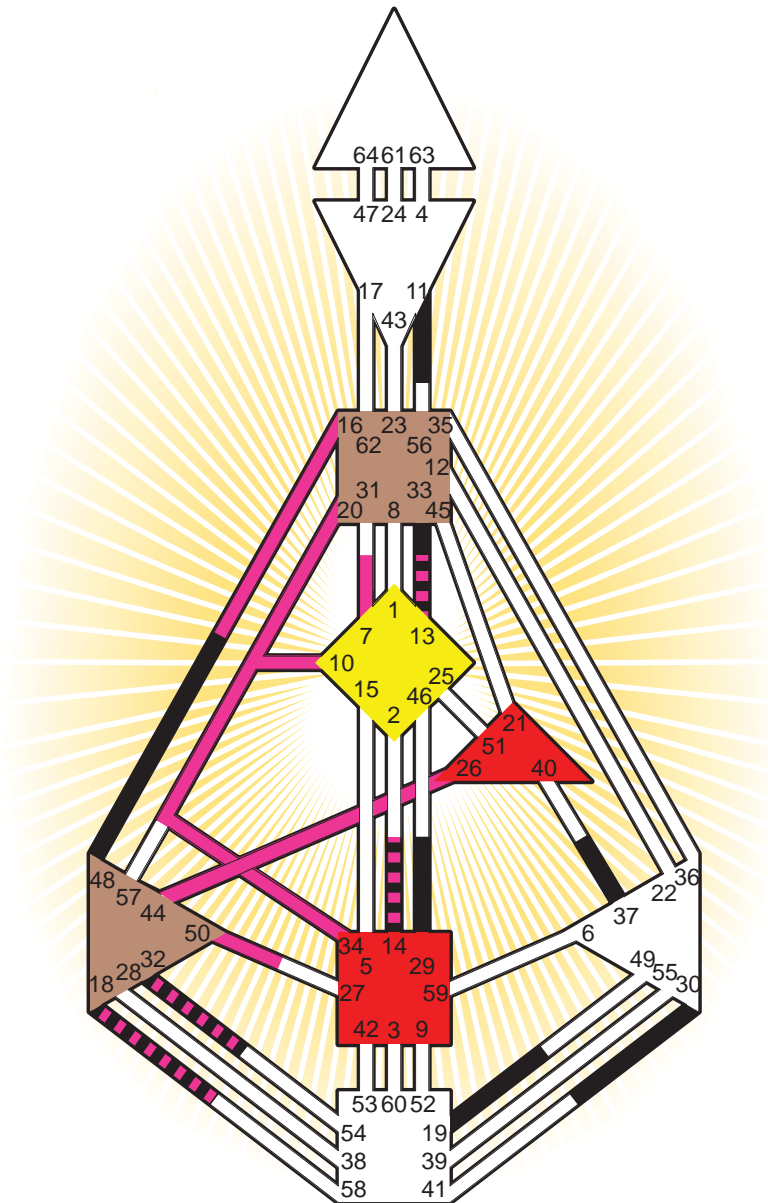

ZEN HUMAN DESIGN

INDIVIDUAL CHART

Paris Hilton

Personality

New York, NY
 17. February 1981
 02:30:00 EST
 07:30:00 GMT

Design

22. November 1980
 16:54:23 GMT

Rodden Rating **C**

Definition Type

- No Definition
- Single Definition
- Split Definition
- Triple Split Definition
- Quadruple Split Definition

Mode

- To Wait
- To Do

Defined Centers

- Throat
- Head
- Ji
- Heart
- Sacral
- Root

Awareness

- Mental (Ajna)
- Intuitive (Spleen)
- Emotional (Solar Plexus)

	☉	⊕	☾	♋	♌	♍	♎	♏	♐	♑	♒	♓	
Personality	30.5	29.5	33.2	33.4	19.4	30.5	13.4	37.3	48.1	18.6	14.6	11.2	32.4
Design	34.1	20.1	16.1	7.1	13.1	44.5	50.3	10.3	18.1	18.4	14.2	26.5	32.3