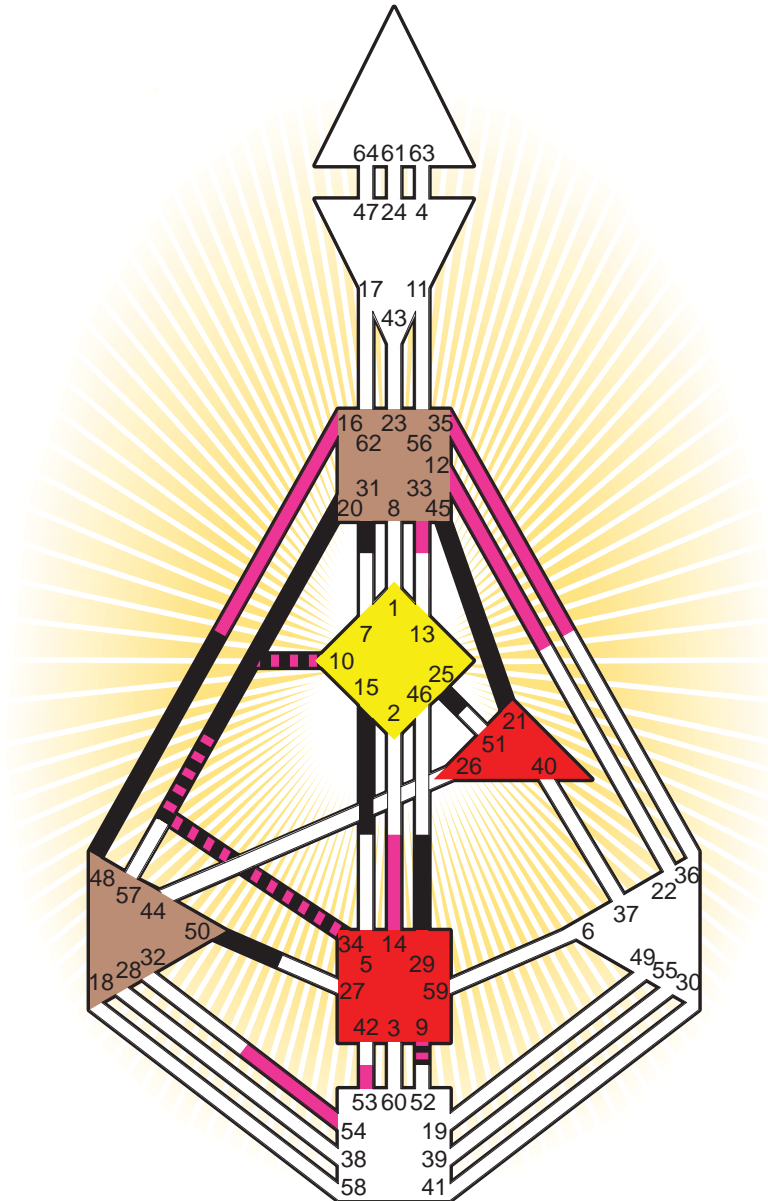

ZEN HUMAN DESIGN

INDIVIDUAL CHART

Heinrich Himmler

Personality

Munich, D
7. October 1900
15:30:00 MET
14:30:00 GMT

Design

8. July 1900
12:48:41 GMT

Rodden Rating **AA**

Definition Type

- ☐ No Definition
- ☒ Single Definition
- ☐ Split Definition
- ☐ Triple Split Definition
- ☐ Quadruple Split Definition

Mode

- ☐ To Wait
- ☒ To Do

Defined Centers

- ☒ Throat
- ☐ Head
- ☒ Ji
- ☒ Heart
- ☒ Sacral
- ☐ Root

Awareness

- ☐ Mental (Ajna)
- ☒ Intuitive (Spleen)
- ☐ Emotional (Solar Plexus)

	☉	⊕	☾	♋	♌	♍	♎	♏	♐	♑	♒	♓	
Personality	48.5	21.5	25.3	34.3	20.3	50.5	29.5	31.5	9.3	10.2	9.5	15.2	45.1
Design	53.1	54.1	14.2	9.6	16.6	33.5	53.1	16.3	34.2	10.3	9.4	12.6	35.6