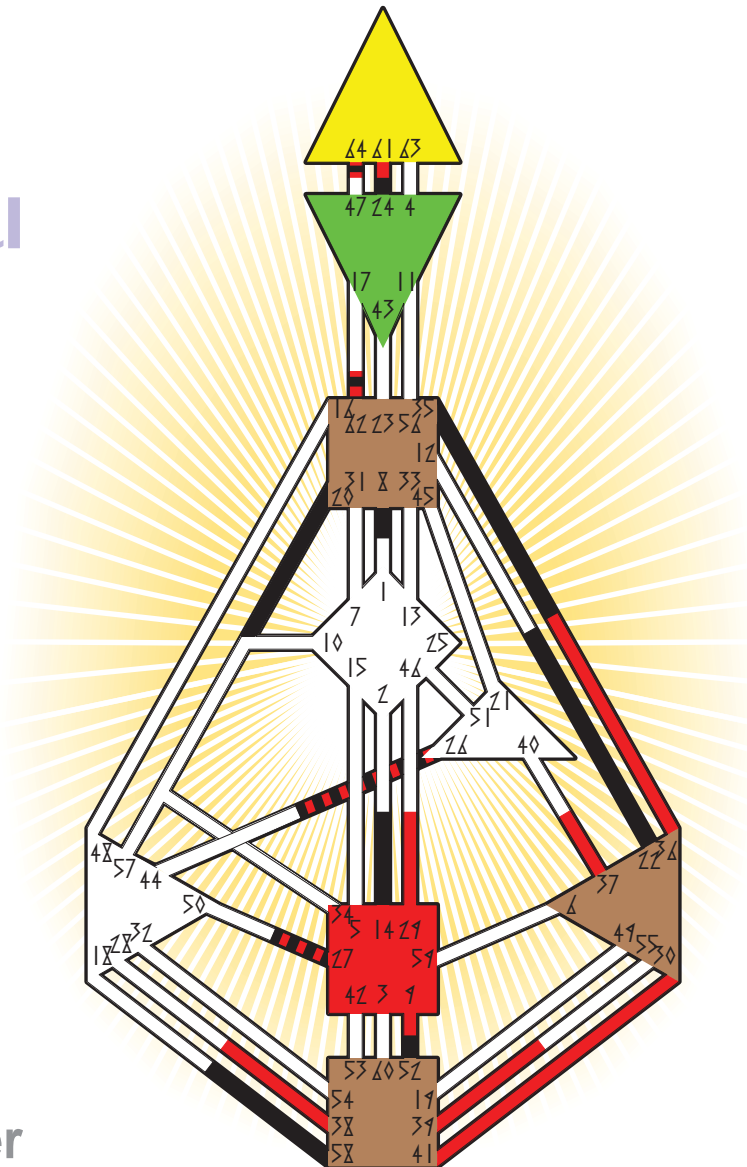

THE HUMAN DESIGN SYSTEM

individual chart

Dennis Hopper

Dodge City, KS
 15. May 1936
 20:45:00 CST
 02:45:00 GMT

Personality

☉	☊	☋	♌	♍	♎	♏	♐	♑	♒	♓	♈	♉	♊	♋
8.1	14.1	22.3	58.1	52.1	35.3	24.6	20.2	26.6	22.4	27.5	64.3	62.6		

Design

30.3	29.3	9.6	38.3	39.3	41.1	61.3	36.4	26.4	37.6	27.1	64.5	62.6
------	------	-----	------	------	------	------	------	------	------	------	------	------

16. February 1936
 21:23:41 GMT

Definition Type

- No definition
- Single definition
- Split definition
- Triple split
- Quadruple split

Mode

- To wait
- To do

Defined Centers

- Throat
- Ji
- Sacral
- Head
- Heart
- Root

Awareness

- Mental (Ajna)
- Sensory (Spleen)
- Emotional (Solar Plexus)

Uranus Opposition

gates	years	mid-point
28	1975-76	Dec.'75-Jan.'76
28	1975-76	

Rodden Rating: AA