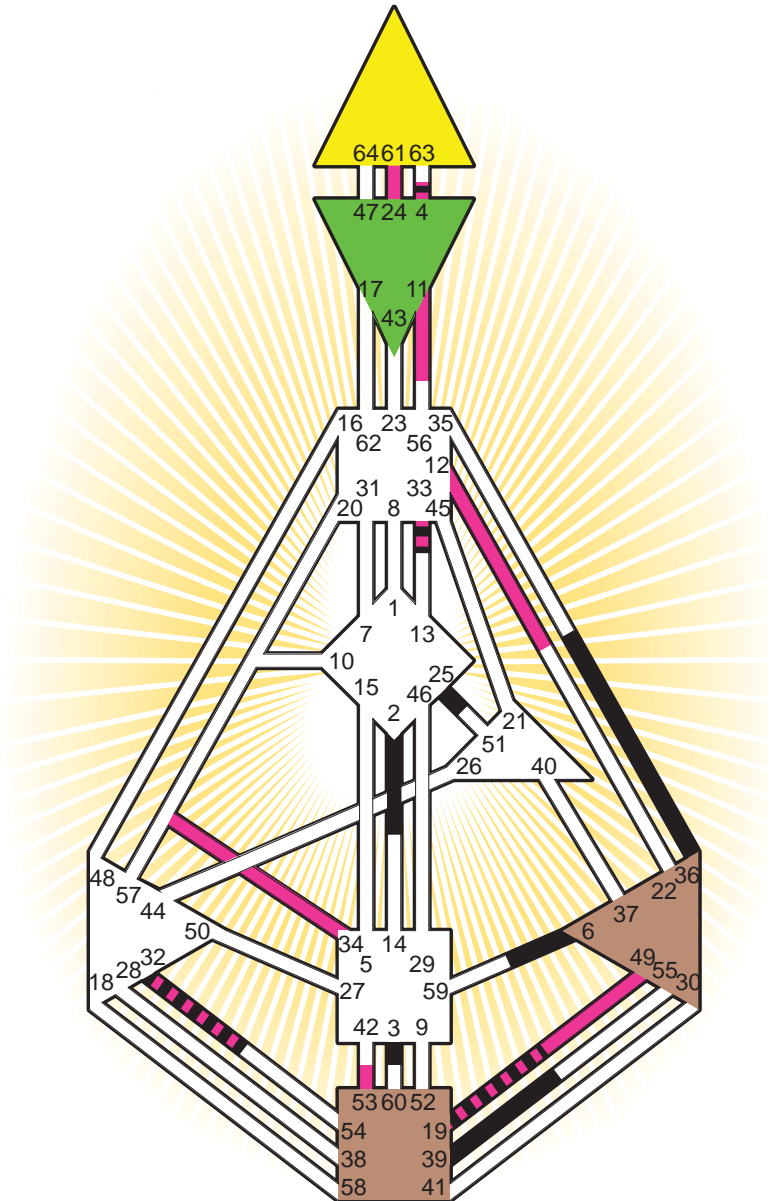

ZEN HUMAN DESIGN

INDIVIDUAL CHART

Isabelle Huppert

Personality

Paris, F
 16. March 1953
 02:40:00 MET
 01:40:00 GMT

Design

19. December 1952
 03:14:47 GMT

Rodden Rating **AA**

Definition Type

- No Definition
- Single Definition
- Split Definition
- Triple Split Definition
- Quadruple Split Definition

Mode

- To Wait
- To Do

Defined Centers

- Throat ■ Head
- Ji ■ Heart
- Sacral ■ Root

Awareness

- Mental (Ajna)
- Intuitive (Spleen)
- Emotional (Solar Plexus)

	☉	⊕	☾	♋	♌	♍	♎	♏	♐	♑	♒	♓	
Personality	36.3	6.3	25.6	<u>19.5</u>	33.5	25.2	3.5	3.1	2.6	32.6	39.6	32.3	4.3
Design	11.5	12.5	<u>61.5</u>	<u>19.6</u>	33.6	34.6	<u>19.3</u>	<u>49.3</u>	<u>24.5</u>	32.5	53.3	32.3	4.5