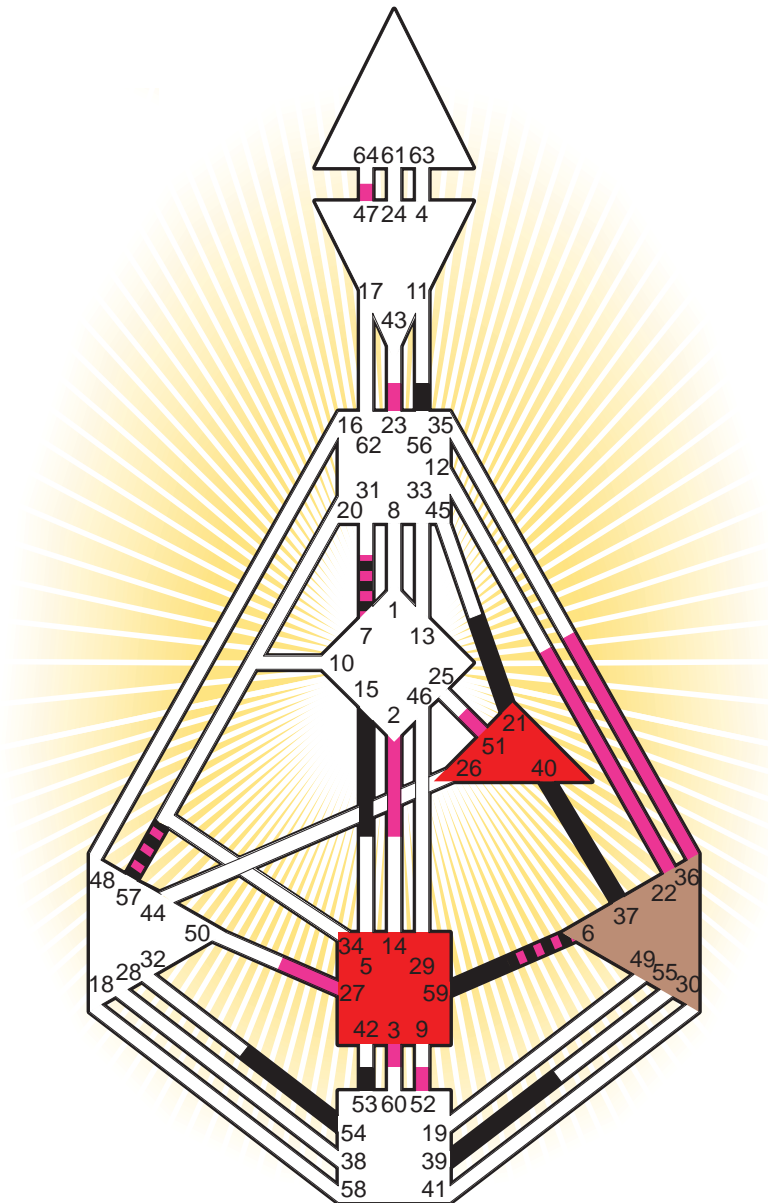

ZEN HUMAN DESIGN

INDIVIDUAL CHART

Anjelica Huston

Personality

Beverly Hills, CA
 8. July 1951
 18:29:00 PDT
 01:29:00 GMT

Design

8. April 1951
 17:05:41 GMT

Rodden Rating **AA**

Definition Type

- No Definition
- Single Definition
- Split Definition
- Triple Split Definition
- Quadruple Split Definition

Mode

- To Wait
- To Do

Defined Centers

- Throat
- Head
- Ji
- Heart
- Sacral
- Root

Awareness

- Mental (Ajna)
- Intuitive (Spleen)
- Emotional (Solar Plexus)

	☉	⊕	☾	♋	♌	♍	♎	♏	♐	♑	♒	♓	
Personality	53.1	54.1	40.4	37.6	40.6	56.5	59.1	15.6	21.4	6.5	39.1	57.2	7.6
Design	51.4	57.4	2.1	22.2	47.2	27.5	23.4	3.3	36.5	6.6	52.2	57.4	7.5