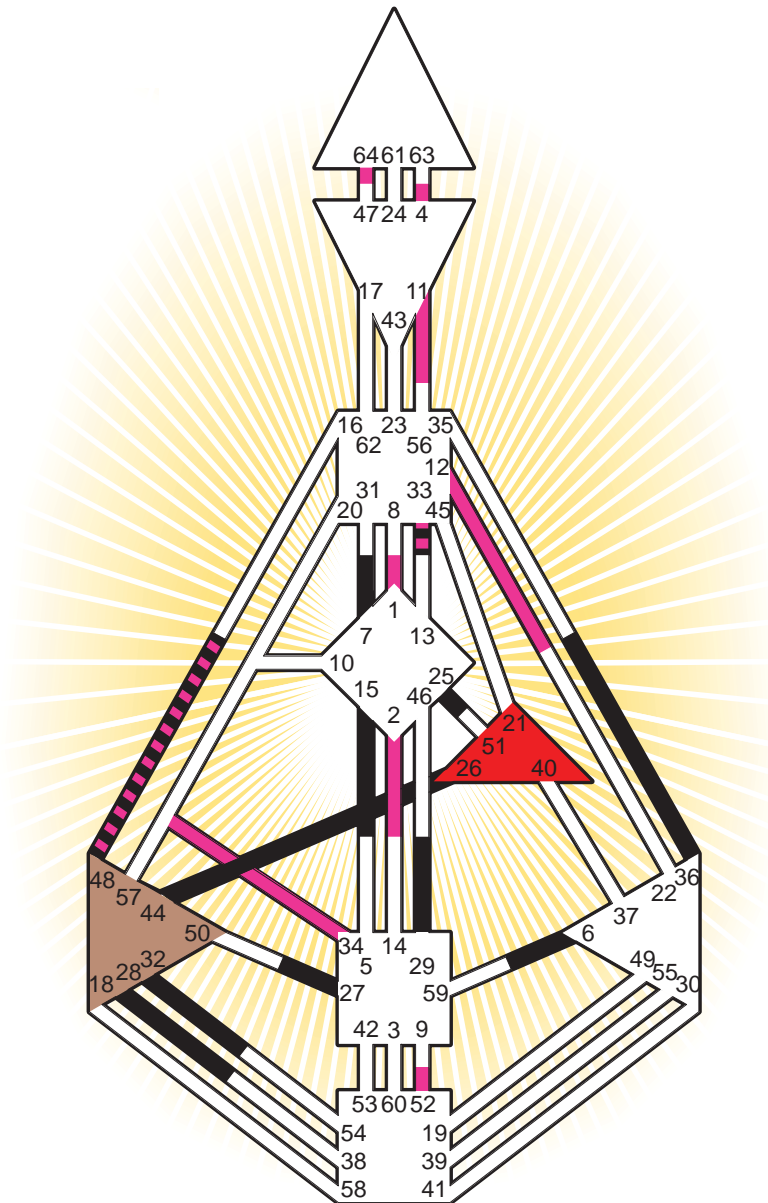

ZEN HUMAN DESIGN

INDIVIDUAL CHART

Jeremy Irons

Personality

Ventor, GBE
19. September 1948
02:00:00 WET/S
01:00:00 GMT

Design

19. June 1948
09:40:19 GMT

Rodden Rating **A**

Definition Type

- ☐ No Definition
- ☒ Single Definition
- ☐ Split Definition
- ☐ Triple Split Definition
- ☐ Quadruple Split Definition

Mode

- ☒ To Wait
- ☐ To Do

Defined Centers

- ☐ Throat
- ☐ Head
- ☐ Ji
- ☒ Heart
- ☐ Sacral
- ☐ Root

Awareness

- ☐ Mental (Ajna)
- ☒ Intuitive (Spleen)
- ☐ Emotional (Solar Plexus)

	☉	⊕	☾	♋	♌	♍	♎	♏	♐	♑	♒	♓	
Personality	6.4	36.4	25.6	27.4	28.4	32.1	33.4	<u>44.3</u>	<u>26.5</u>	29.6	15.3	48.3	7.3
Design	12.6	11.6	34.3	2.1	1.1	52.2	52.3	64.4	11.1	4.1	12.5	48.1	33.6