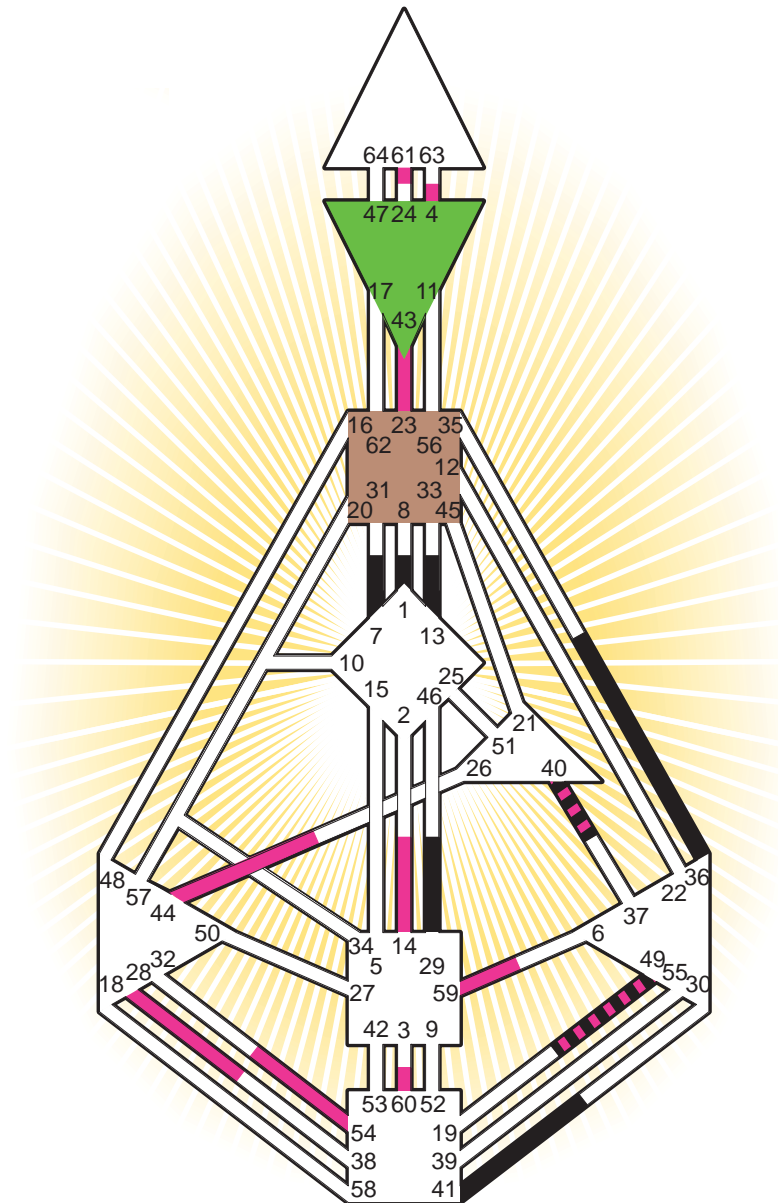

ZEN HUMAN DESIGN

INDIVIDUAL CHART

Eddie Izzard

Personality

Aden, YMD
 7. February 1962
 19:30:00 BGT
 16:30:00 GMT

Design

13. November 1961
 01:22:55 GMT

Rodden Rating **A**

Definition Type

- No Definition
- Single Definition
- Split Definition
- Triple Split Definition
- Quadruple Split Definition

Mode

- To Wait
- To Do

Defined Centers

- Throat
- Head
- Ji
- Heart
- Sacral
- Root

Awareness

- Mental (Ajna)
- Intuitive (Spleen)
- Emotional (Solar Plexus)

	☉	☊	☾	♈	♉	♊	♋	♌	♍	♎	♏	♐	♑
Personality	13.6	7.6	36.4	7.6	13.6	13.1	49.3	41.3	49.1	41.3	29.5	1.1	40.4
Design	<u>43.2</u>	<u>23.2</u>	54.4	4.5	49.5	28.1	28.1	14.6	60.6	61.5	59.1	44.5	40.5