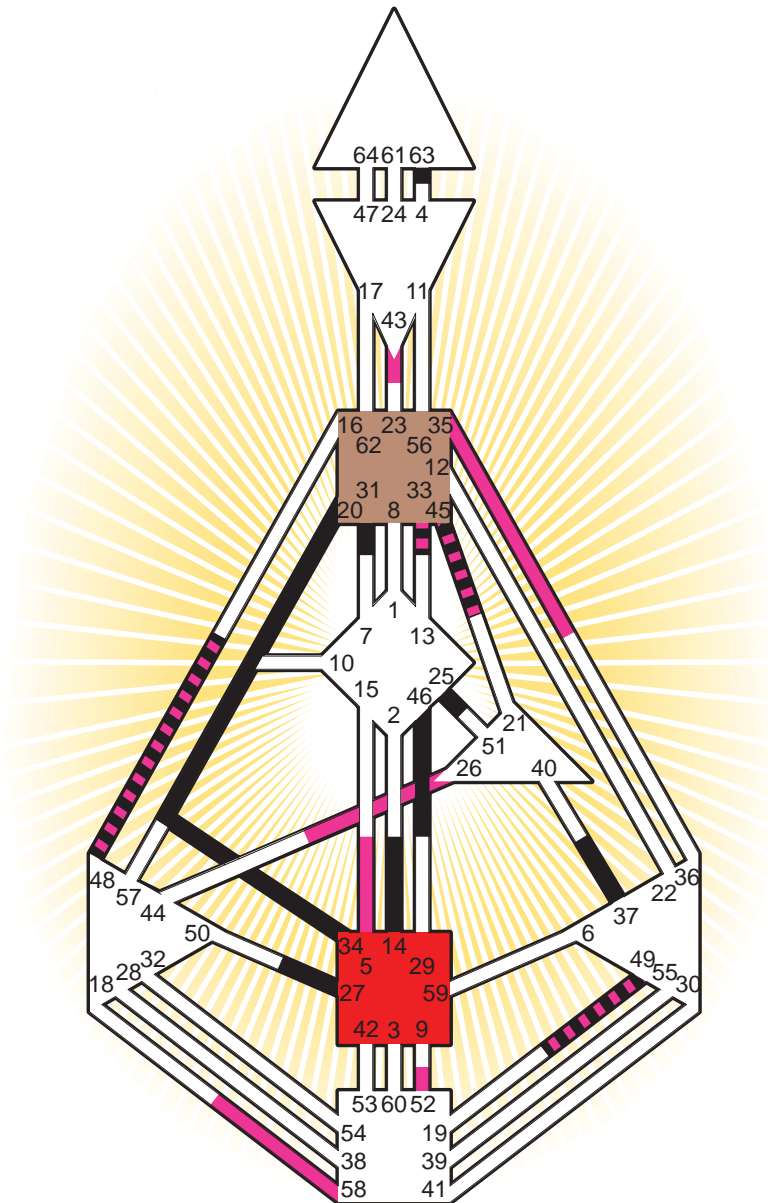

ZEN HUMAN DESIGN

INDIVIDUAL CHART

Elton John

Personality

Pinner, GBE
 25. March 1947
 02:00:00 WET/S
 01:00:00 GMT

Design

27. December 1946
 21:30:06 GMT

Rodden Rating **A**

Definition Type

- No Definition
- Single Definition
- Split Definition
- Triple Split Definition
- Quadruple Split Definition

Mode

- To Wait
- To Do

Defined Centers

- Throat
- Head
- Ji
- Heart
- Sacral
- Root

Awareness

- Mental (Ajna)
- Intuitive (Spleen)
- Emotional (Solar Plexus)

	☉	⊕	☾	♋	♌	♍	♎	♏	♐	♑	♒	♓	
Personality	25.6	46.6	27.2	<u>20.5</u>	<u>34.5</u>	37.5	49.5	63.5	14.4	31.1	45.2	48.1	33.4
Design	58.2	52.2	49.5	35.1	5.1	26.4	43.6	58.5	43.1	33.1	45.3	48.2	33.6