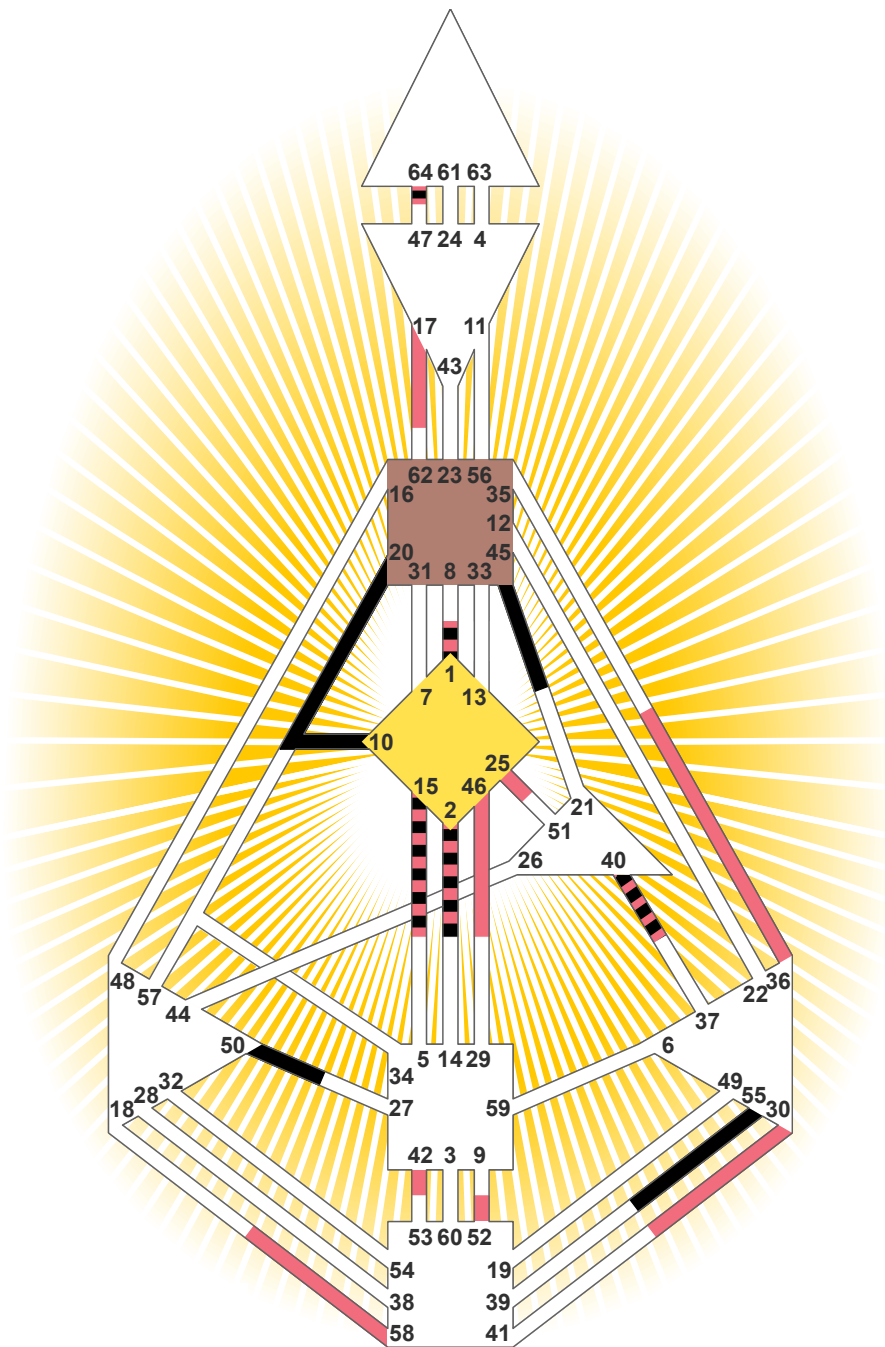

ZEN HUMAN DESIGN

INDIVIDUAL CHART

Boris Johnson

Personality

New York, NY
 19. June 1964
 14:00:00 EDT
 18:00:00 GMT

Design

21. March 1964
 01:05:11 GMT

Rodden Rating **A**

Definition Type

- No Definition
- Single Definition
- Split Definition
- Triple Split Definition
- Quadruple Split Definition

Mode

- To Wait
- To Do

Defined Centers

- Throat
- Head
- Ji
- Heart
- Sacral
- Root

Awareness

- Mental (Ajna)
- Intuitiv (Spleen)
- Emotional (Solar Plexus)

	☉	☊	☋	♋	♌	♍	♎	♏	♐	♑	♒	♓	
Personality	15.1	<u>10.1</u>	50.5	15.5	<u>10.5</u>	45.3	15.1	<u>20.2</u>	2.3	55.6	40.1	1.3	64.1
Design	25.3	46.3	15.5	52.4	58.4	17.5	2.2	36.1	42.5	30.6	40.2	1.5	64.2