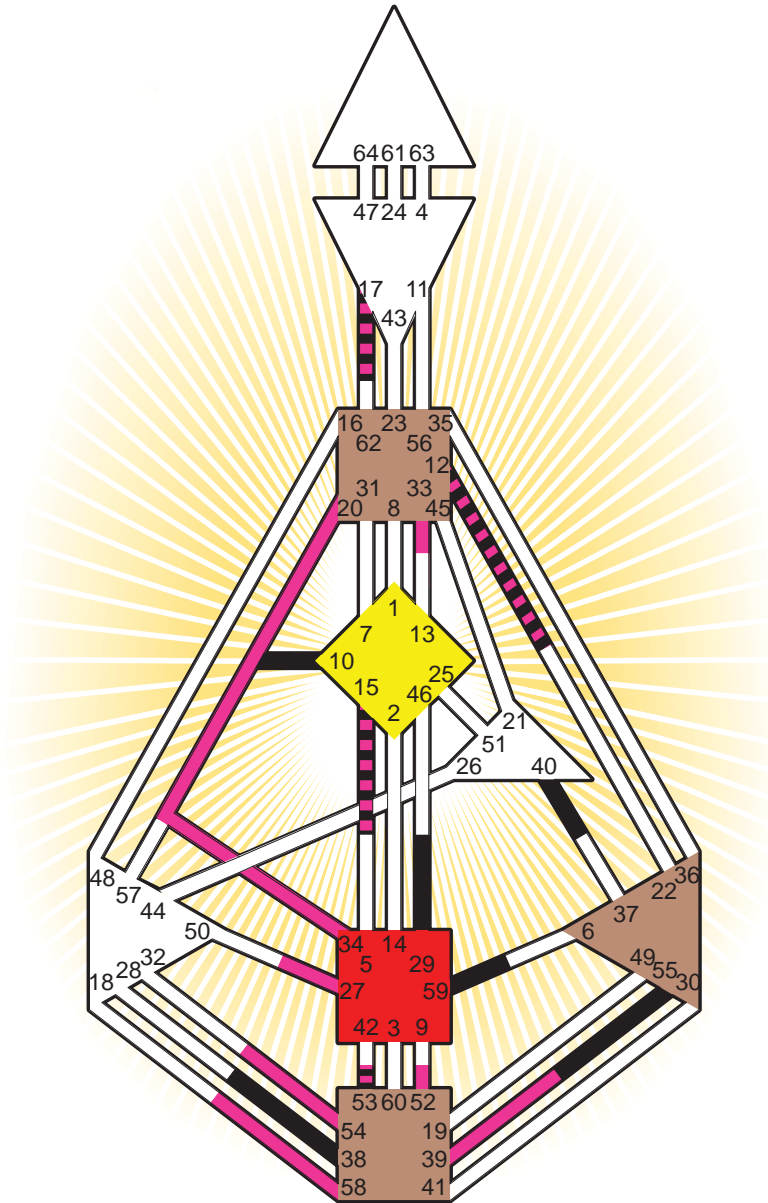

ZEN HUMAN DESIGN

INDIVIDUAL CHART

Lyndon Johnson

Personality

Johnson City, TX
27. August 1908
05:00:00 CST
11:00:00 GMT

Design

27. May 1908
11:29:01 GMT

Rodden Rating **A**

Definition Type

- ☐ No Definition
- ☐ Single Definition
- ☒ Split Definition
- ☐ Triple Split Definition
- ☐ Quadruple Split Definition

Mode

- ☐ To Wait
- ☒ To Do

Defined Centers

- ☒ Throat
- ☐ Head
- ☒ Ji
- ☐ Heart
- ☒ Sacral
- ☒ Root

Awareness

- ☐ Mental (Ajna)
- ☐ Intuitive (Spleen)
- ☒ Emotional (Solar Plexus)

	☉	⊕	☾	♋	♌	♍	♎	♏	♐	♑	♒	♓	
Personality	59.4	<u>55.4</u>	40.4	15.6	<u>10.6</u>	40.5	53.5	59.3	29.3	17.6	38.4	53.2	12.4
Design	<u>20.6</u>	<u>34.6</u>	27.2	52.2	58.2	12.4	53.2	15.6	33.1	17.5	54.2	<u>39.4</u>	12.2