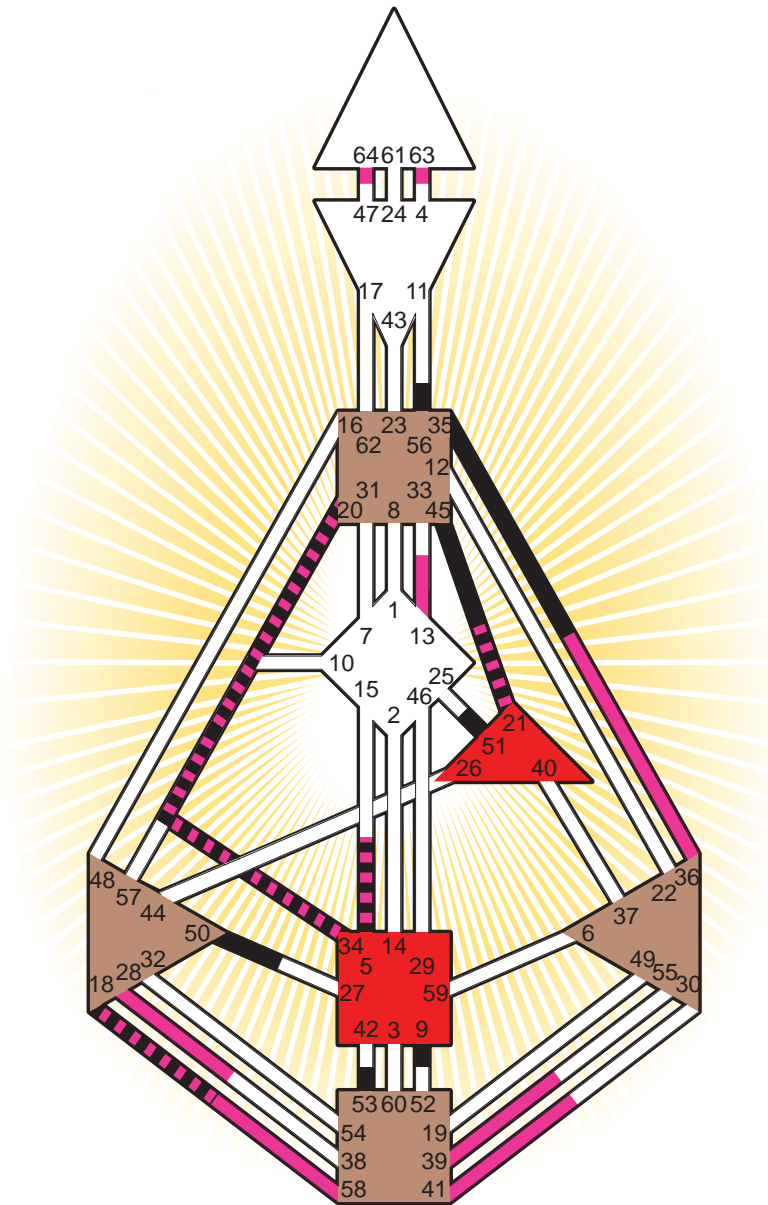

Definition Type

- No Definition
- Single Definition
- Split Definition
- Triple Split Definition
- Quadruple Split Definition

Mode

- To Wait
- To Do

Defined Centers

- Throat
- Head
- Ji
- Heart
- Sacral
- Root

Awareness

- Mental (Ajna)
- Intuitive (Spleen)
- Emotional (Solar Plexus)

	☉	⊕	☾	♋	♌	♍	♎	♏	♐	♑	♒	♓	
Personality	<u>35.3</u>	5.3	<u>21.4</u>	<u>34.1</u>	<u>20.1</u>	<u>45.6</u>	<u>56.2</u>	<u>21.2</u>	<u>51.3</u>	<u>53.3</u>	<u>50.3</u>	9.5	<u>18.3</u>
Design	<u>63.5</u>	<u>64.5</u>	<u>58.3</u>	<u>34.5</u>	<u>20.5</u>	<u>13.6</u>	<u>21.5</u>	<u>41.1</u>	<u>36.5</u>	<u>39.3</u>	<u>28.1</u>	<u>5.1</u>	<u>18.5</u>