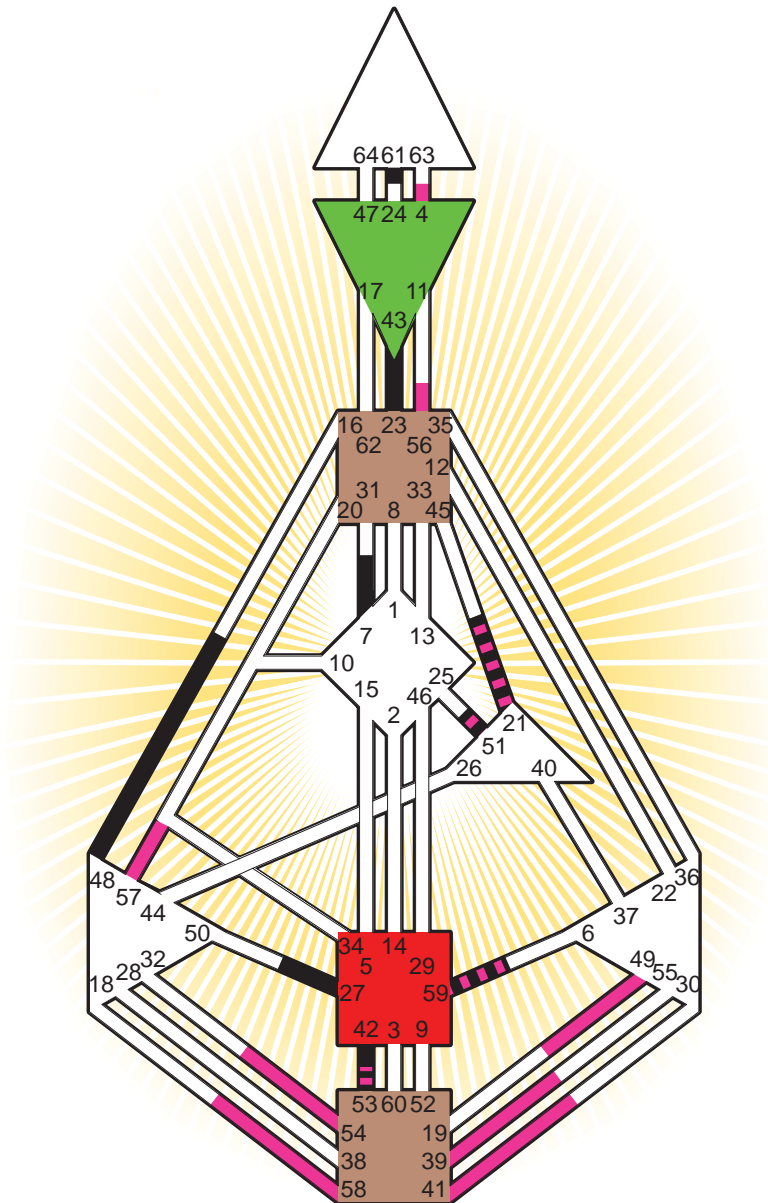

Definition Type

- No Definition
- Single Definition
- Split Definition
- Triple Split Definition
- Quadruple Split Definition

Mode

- To Wait
- To Do

Defined Centers

- Throat
- Head
- Ji
- Heart
- Sacral
- Root

Awareness

- Mental (Ajna)
- Intuitive (Spleen)
- Emotional (Solar Plexus)

	☉	⊕	☾	♋	♌	♍	♎	♏	♐	♑	♒	♓	
Personality	23.4	43.4	21.4	21.5	48.5	27.2	42.1	7.4	53.2	61.3	51.3	59.4	53.5
Design	49.6	4.6	54.1	51.1	57.1	41.2	58.5	56.5	39.2	54.4	21.4	59.5	53.5