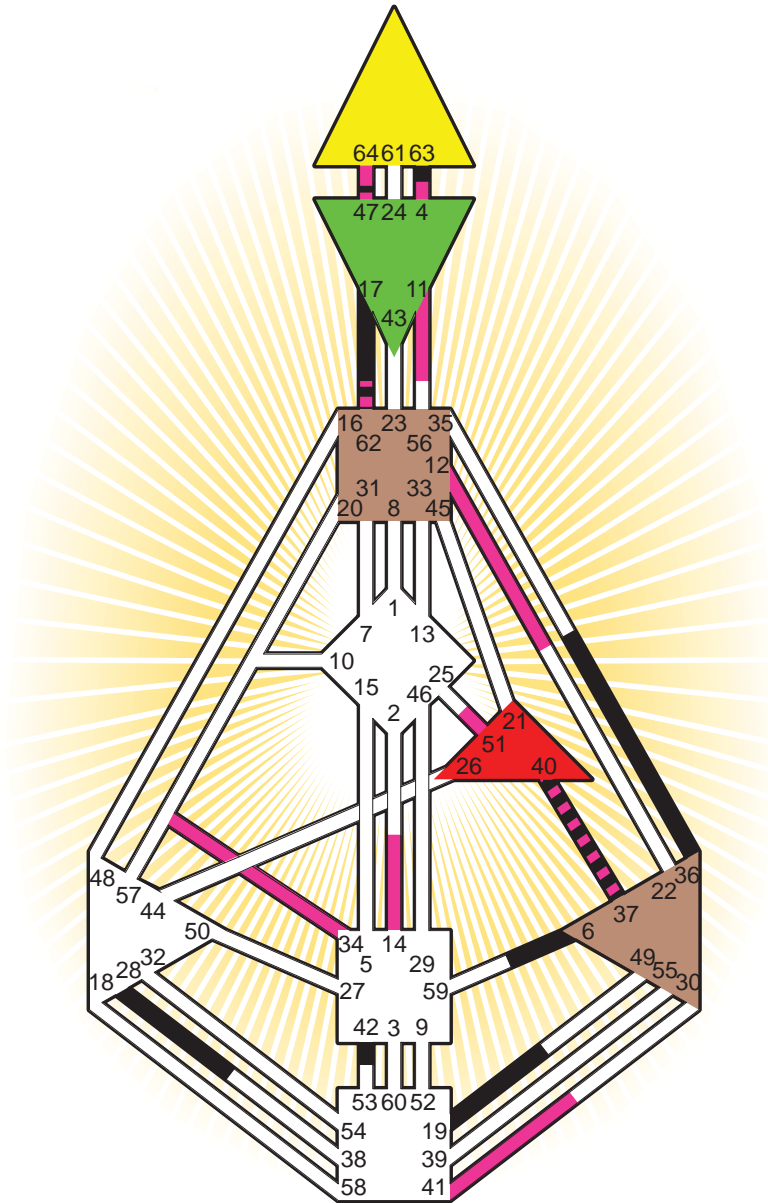

ZEN HUMAN DESIGN

INDIVIDUAL CHART

Quincy Jones

Personality

Chicago, IL
 14. March 1933
 20:40:00 CST
 02:40:00 GMT

Design

18. December 1932
 04:41:08 GMT

Rodden Rating **AA**

Definition Type

- No Definition
- Single Definition
- Split Definition
- Triple Split Definition
- Quadruple Split Definition

Mode

- To Wait
- To Do

Defined Centers

- Throat
- Head
- Ji
- Heart
- Sacral
- Root

Awareness

- Mental (Ajna)
- Intuitive (Spleen)
- Emotional (Solar Plexus)

	☉	⊕	☾	♋	♌	♍	♎	♏	♐	♑	♒	♓	
Personality	36.2	6.2	28.2	37.3	40.3	17.4	63.4	40.1	47.1	19.6	42.2	40.3	62.1
Design	11.4	12.4	4.6	37.6	40.6	34.6	14.2	64.4	47.6	41.1	51.5	40.5	62.3