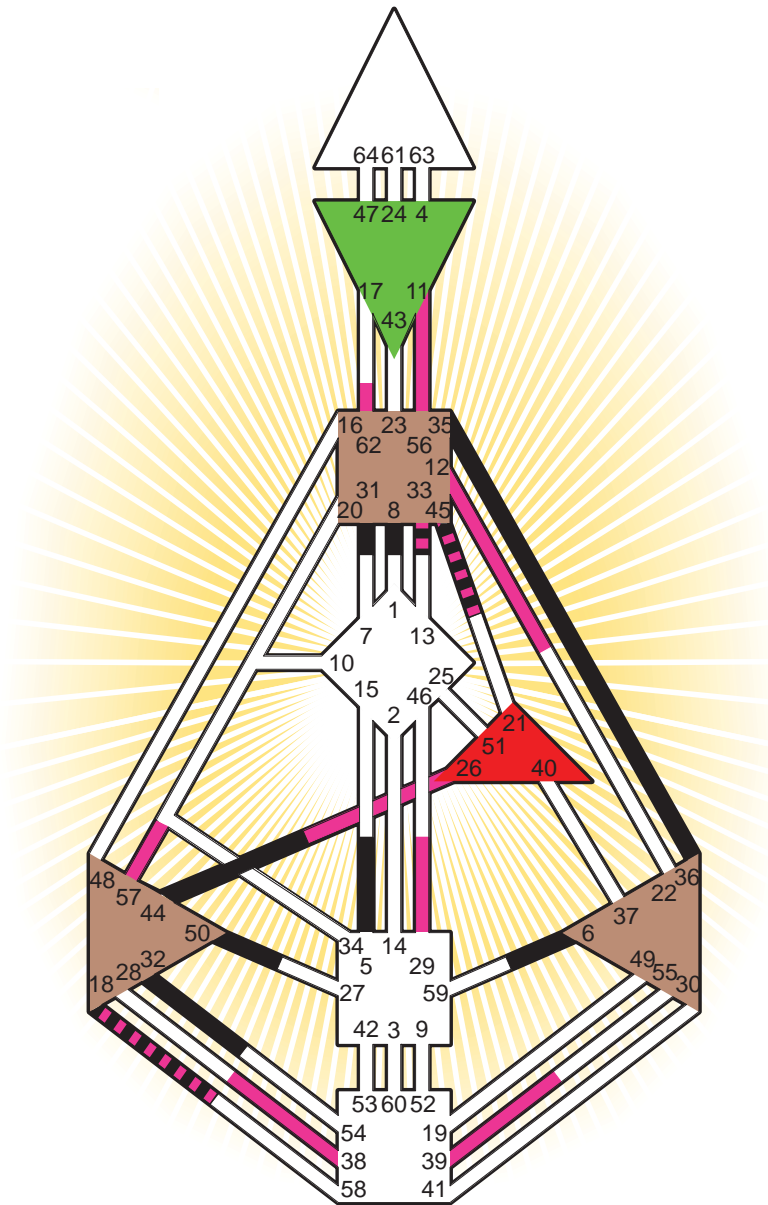

ZEN HUMAN DESIGN

INDIVIDUAL CHART

Tommy Lee Jones

Personality

San Saba, TX
15. September 1946
22:00:00 CST
04:00:00 GMT

Design

16. June 1946
11:00:38 GMT

Rodden Rating **AA**

Definition Type

- ☐ No Definition
- ☐ Single Definition
- ☒ Split Definition
- ☐ Triple Split Definition
- ☐ Quadruple Split Definition

Mode

- ☐ To Wait
- ☒ To Do

Defined Centers

- ☒ Throat
- ☐ Head
- ☐ Ji
- ☒ Heart
- ☐ Sacral
- ☐ Root

Awareness

- ☒ Mental (Ajna)
- ☐ Intuitive (Spleen)
- ☐ Emotional (Solar Plexus)

	☉	☊	☾	♋	♌	♍	♎	♏	♐	♑	♒	♓	
Personality	6.1	<u>36.1</u>	8.1	<u>35.5</u>	5.5	6.2	<u>44.2</u>	32.4	50.2	31.4	45.6	18.5	33.6
Design	12.3	<u>11.3</u>	38.4	45.5	<u>26.5</u>	39.3	<u>56.2</u>	29.4	57.3	62.4	45.2	18.3	33.3