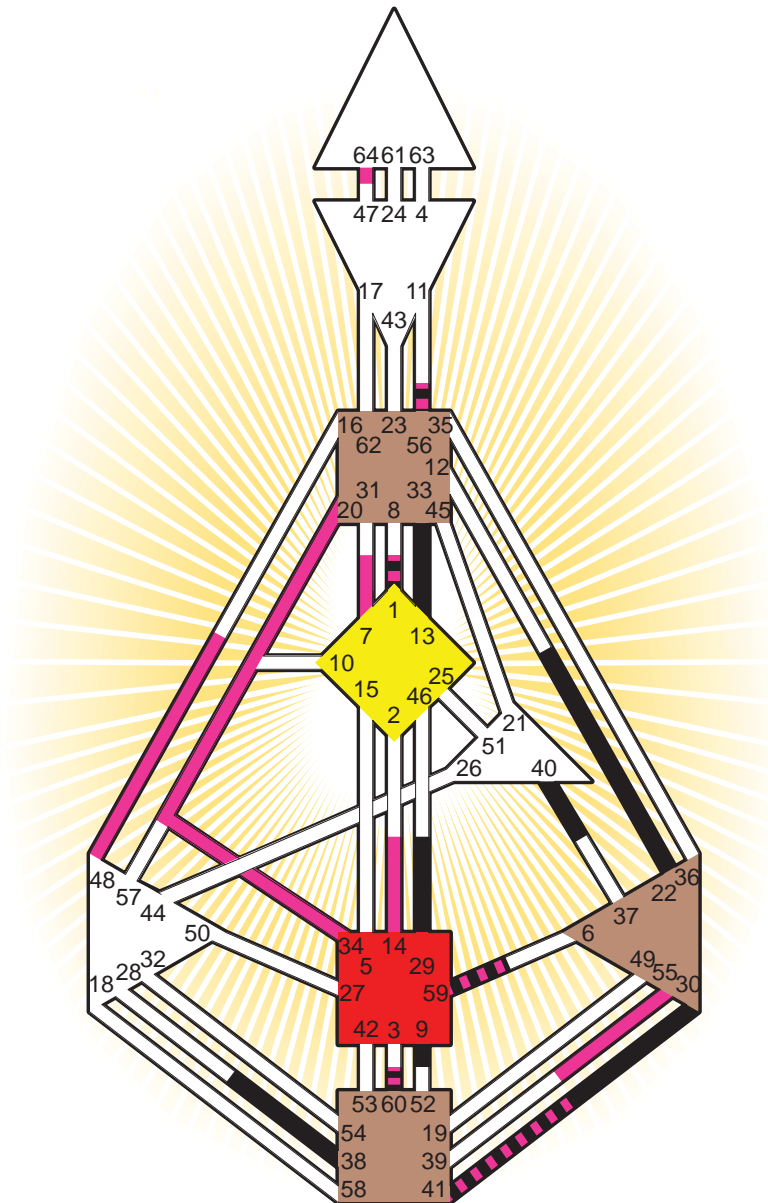

Definition Type

- No Definition
- Single Definition
- Split Definition
- Triple Split Definition
- Quadruple Split Definition

Mode

- To Wait
- To Do

Defined Centers

- Throat
- Head
- Ji
- Heart
- Sacral
- Root

Awareness

- Mental (Ajna)
- Intuitive (Spleen)
- Emotional (Solar Plexus)

	☉	⊕	☾	♋	♌	♍	♎	♏	♐	♑	♒	♓	
Personality	<u>30.5</u>	<u>29.5</u>	9.5	56.4	60.4	<u>41.1</u>	38.4	<u>33.3</u>	22.3	<u>13.3</u>	59.4	1.3	40.6
Design	<u>34.1</u>	<u>20.1</u>	48.6	56.6	60.6	14.5	1.2	7.6	55.4	<u>41.5</u>	59.6	1.1	64.1