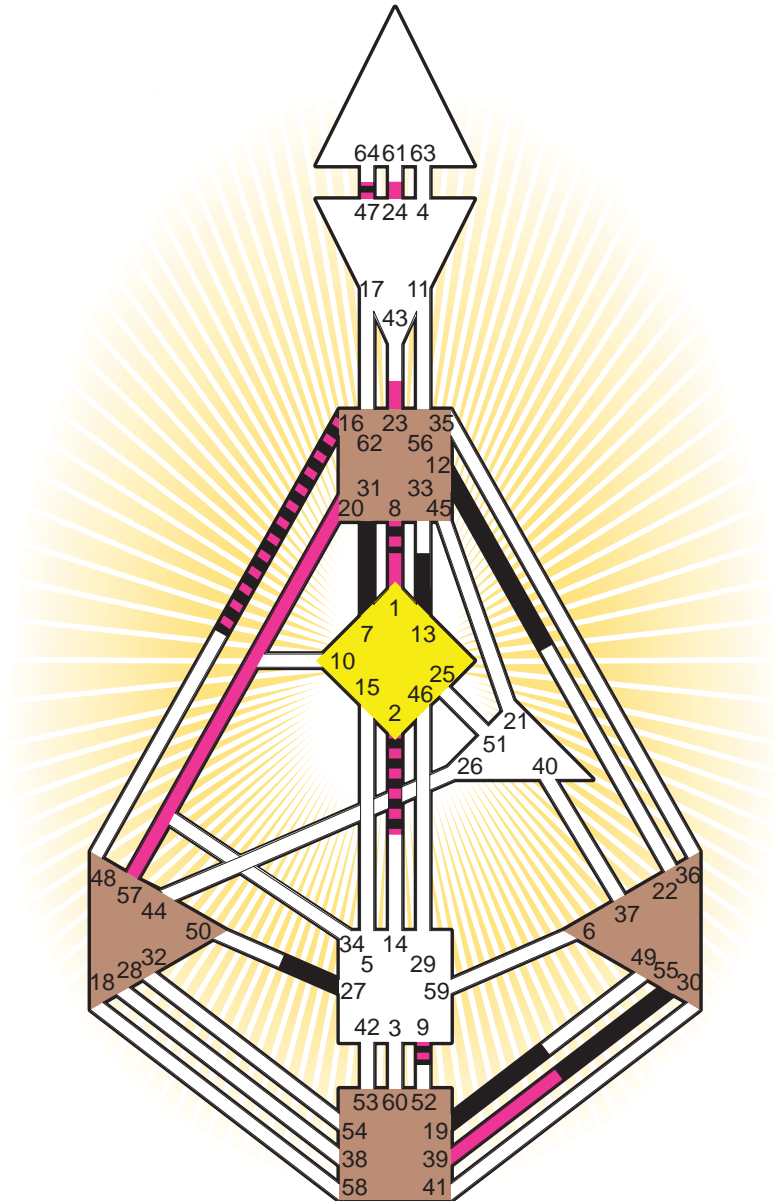

ZEN HUMAN DESIGN

INDIVIDUAL CHART

James Joyce

Personality

Dublin, IRL
 2. February 1882
 06:00:00 LMT
 06:25:00 GMT

Design

7. November 1881
 14:42:45 GMT

Rodden Rating **A**

Definition Type

- No Definition
- Single Definition
- Split Definition
- Triple Split Definition
- Quadruple Split Definition

Mode

- To Wait
- To Do

Defined Centers

- Throat
- Head
- Ji
- Heart
- Sacral
- Root

Awareness

- Mental (Ajna)
- Intuitive (Spleen)
- Emotional (Solar Plexus)

	☉	⊕	☾	♈	♉	♊	♋	♌	♍	♎	♏	♐	♑
Personality	13.1	7.1	31.1	9.2	16.2	55.1	19.2	12.5	2.5	27.5	47.1	2.1	8.4
Design	1.3	2.3	20.5	9.4	16.4	1.4	57.6	39.6	23.4	24.1	47.1	2.3	8.5