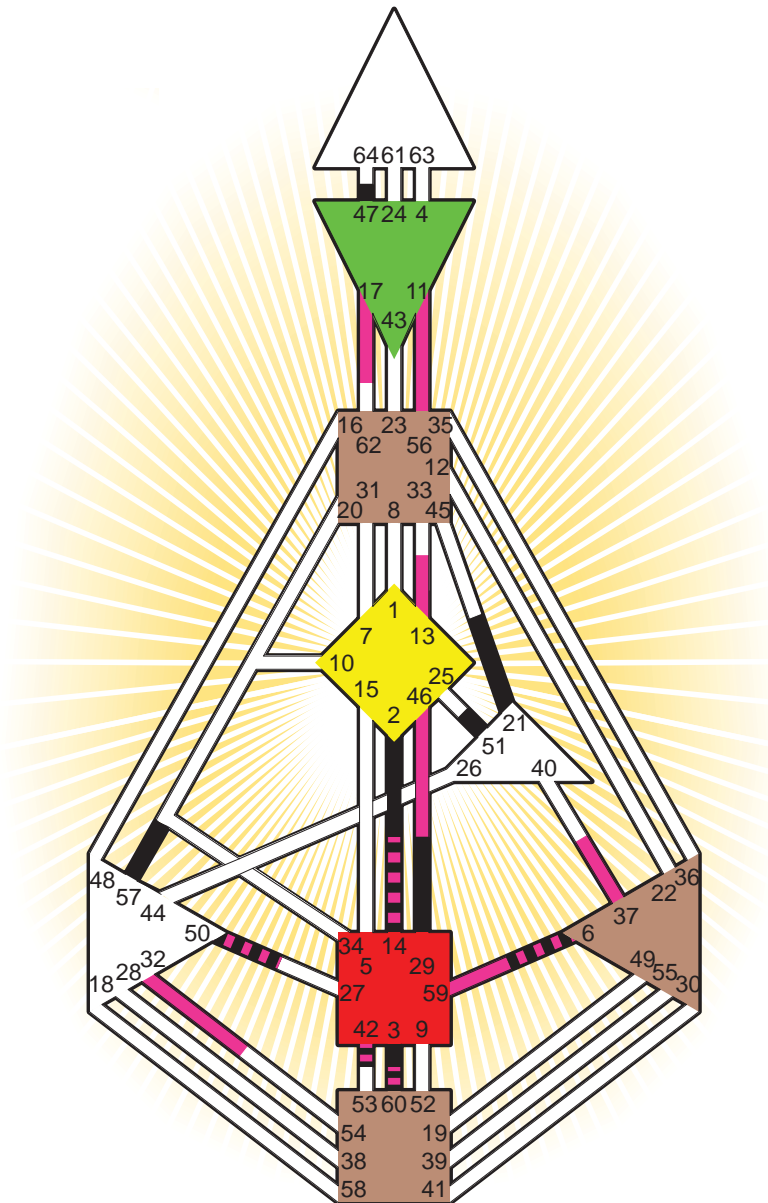

Definition Type

- No Definition
- Single Definition
- Split Definition
- Triple Split Definition
- Quadruple Split Definition

Mode

- To Wait
- To Do

Defined Centers

- Throat
- Head
- Ji
- Heart
- Sacral
- Root

Awareness

- Mental (Ajna)
- Intuitive (Spleen)
- Emotional (Solar Plexus)

	☉	☊	☾	♈	♉	♊	♋	♌	♍	♎	♏	♐	♑
Personality	3.4	50.4	60.5	51.4	57.4	42.4	21.5	2.4	29.2	51.3	6.4	14.2	47.4
Design	60.6	56.6	50.6	42.2	32.2	13.5	11.3	37.6	59.5	17.4	46.1	14.2	6.1