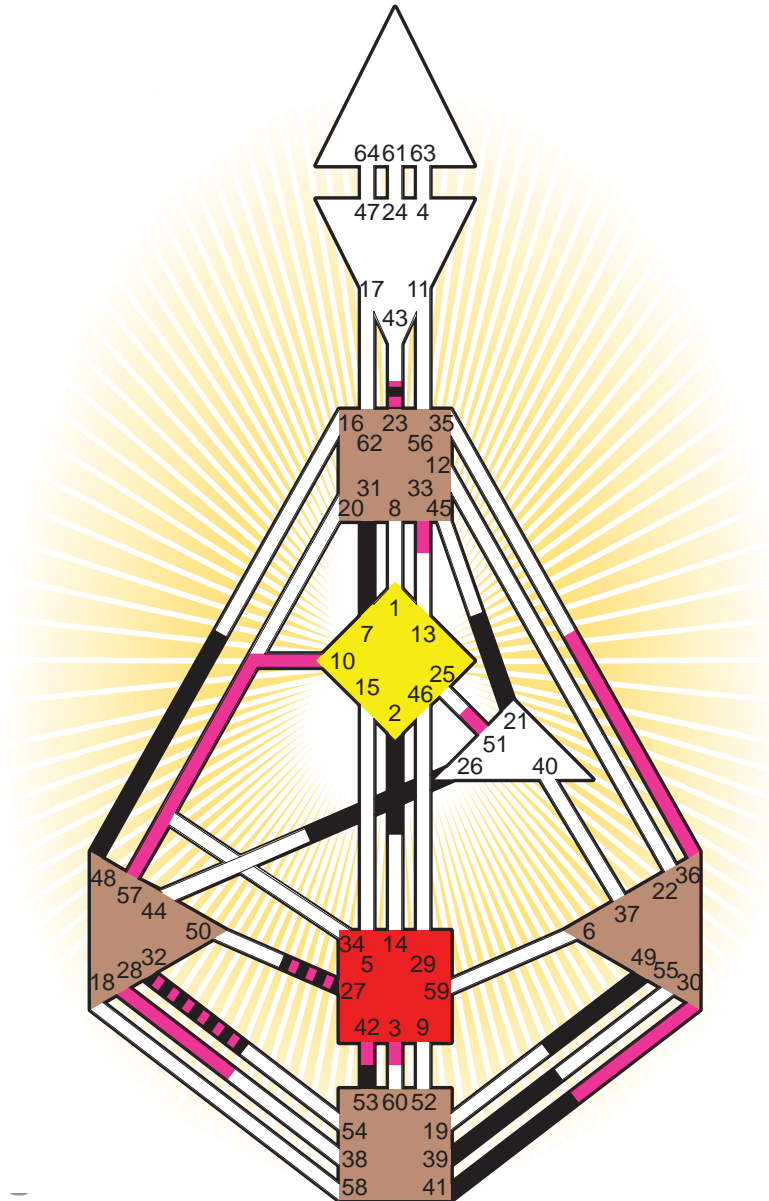

ZEN HUMAN DESIGN

INDIVIDUAL CHART

Carl Gustav Jung

Personality

Kesswil, CH
 26. July 1875
 20:02:00 LMT
 19:24:44 GMT

Design

25. April 1875
 23:44:04 GMT

Rodden Rating **A**

Definition Type

- No Definition
- Single Definition
- Split Definition
- Triple Split Definition
- Quadruple Split Definition

Mode

- To Wait
- To Do

Defined Centers

- Throat
- Head
- Ji
- Heart
- Sacral
- Root

Awareness

- Mental (Ajna)
- Intuitive (Spleen)
- Emotional (Solar Plexus)

	☉	⊕	☾	♋	♌	♍	♎	♏	♐	♑	♒	♓	
Personality	<u>31.2</u>	<u>41.2</u>	2.3	21.2	48.2	39.5	<u>53.3</u>	26.5	32.4	49.6	<u>7.2</u>	27.2	23.5
Design	27.4	28.4	<u>10.6</u>	51.3	<u>57.3</u>	<u>42.1</u>	36.5	<u>10.4</u>	32.6	<u>30.1</u>	33.4	3.5	23.4