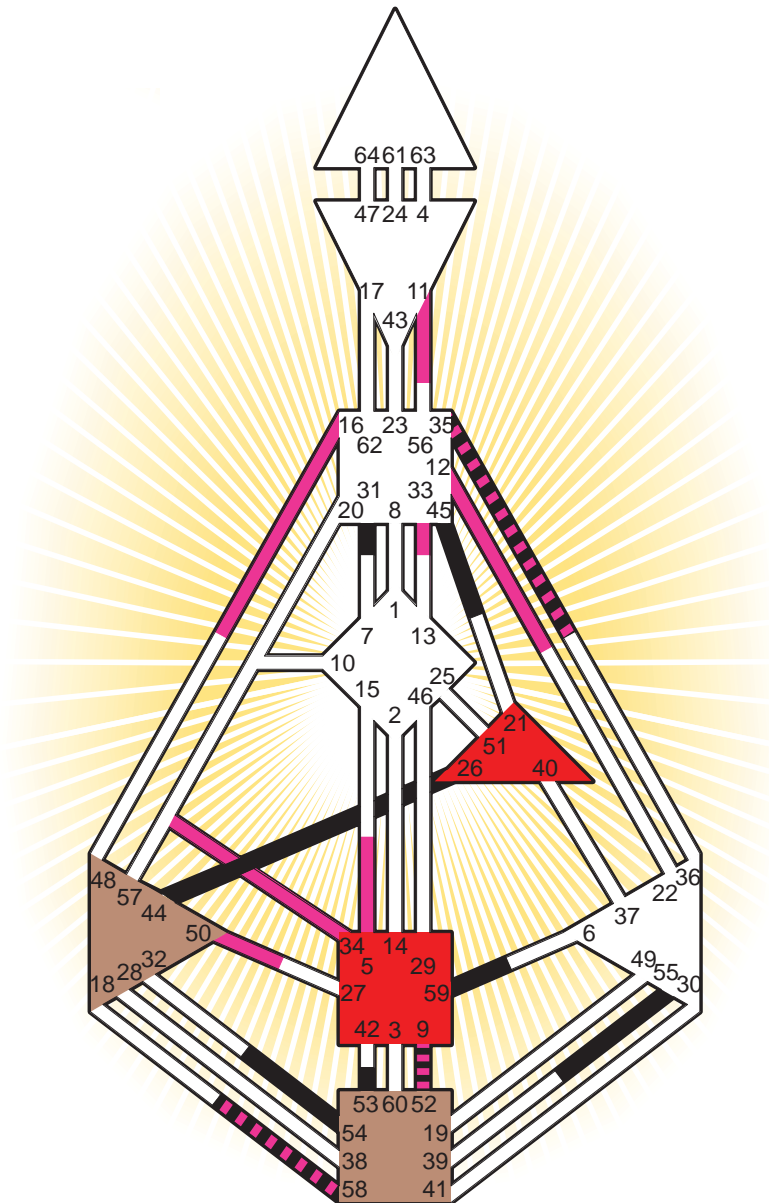

ZEN HUMAN DESIGN

INDIVIDUAL CHART

Erich Kästner

Personality

Dresden, D
 23. February 1899
 02:15:00 MET
 01:15:00 GMT

Design

28. November 1898
 10:03:57 GMT

Rodden Rating **C**

Definition Type

- No Definition
- Single Definition
- Split Definition
- Triple Split Definition
- Quadruple Split Definition

Mode

- To Wait
- To Do

Defined Centers

- Throat
- Head
- Ji
- Heart
- Sacral
- Root

Awareness

- Mental (Ajna)
- Intuitive (Spleen)
- Emotional (Solar Plexus)

	☉	⊕	☾	♋	♌	♍	♎	♏	♐	♑	♒	♓	
Personality	55.5	59.5	31.5	58.4	<u>52.4</u>	55.1	54.3	53.5	<u>44.3</u>	<u>26.6</u>	<u>9.3</u>	45.6	35.3
Design	<u>9.1</u>	16.1	16.4	58.6	<u>52.6</u>	11.5	5.1	33.1	50.5	5.3	34.5	12.2	35.4