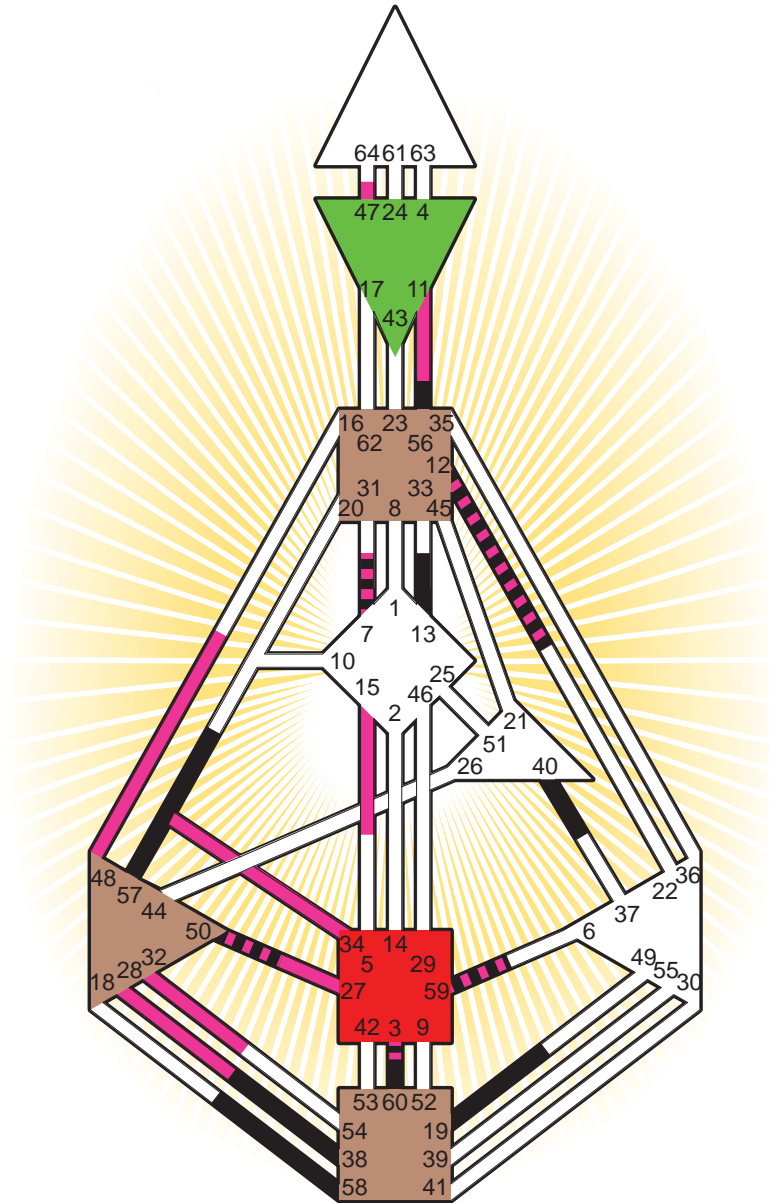

Definition Type

- No Definition
- Single Definition
- Split Definition
- Triple Split Definition
- Quadruple Split Definition

Mode

- To Wait
- To Do

Defined Centers

- Throat
- Head
- Ji
- Heart
- Sacral
- Root

Awareness

- Mental (Ajna)
- Intuitive (Spleen)
- Emotional (Solar Plexus)

	☉	⊕	☾	♋	♌	♍	♎	♏	♐	♑	♒	♓	
Personality	60.2	56.2	40.4	3.5	50.5	13.4	58.2	19.3	38.6	59.6	12.6	57.1	7.3
Design	50.4	3.4	12.6	27.4	28.4	32.3	47.3	34.5	11.4	59.4	15.3	48.5	7.4