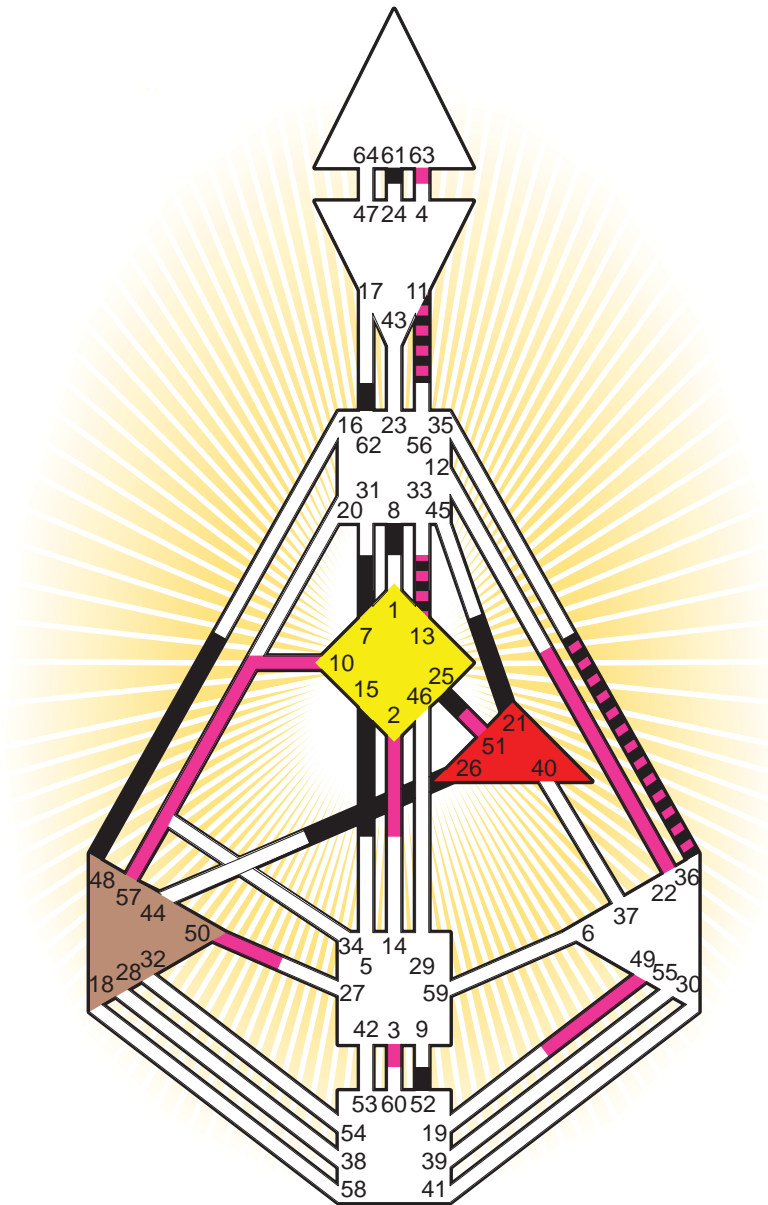

ZEN HUMAN DESIGN

INDIVIDUAL CHART

Gottfried Keller

Personality

Zürich, CH
 19. July 1819
 19:00:00 LMT
 18:25:52 GMT

Design

19. April 1819
 01:46:05 GMT

Rodden Rating C

Definition Type

- No Definition
- Single Definition
- Split Definition
- Triple Split Definition
- Quadruple Split Definition

Mode

- To Wait
- To Do

Defined Centers

- Throat
- Head
- Ji
- Heart
- Sacral
- Root

Awareness

- Mental (Ajna)
- Intuitive (Spleen)
- Emotional (Solar Plexus)

	☉	☊	☾	♋	♌	♍	♎	♏	♐	♑	♒	♓	
Personality	62.6	61.6	15.1	21.6	48.6	7.2	52.1	8.5	13.2	25.3	26.5	11.5	36.6
Design	3.2	50.2	49.1	51.6	57.6	2.3	63.5	22.5	13.1	36.3	11.2	10.1	36.5