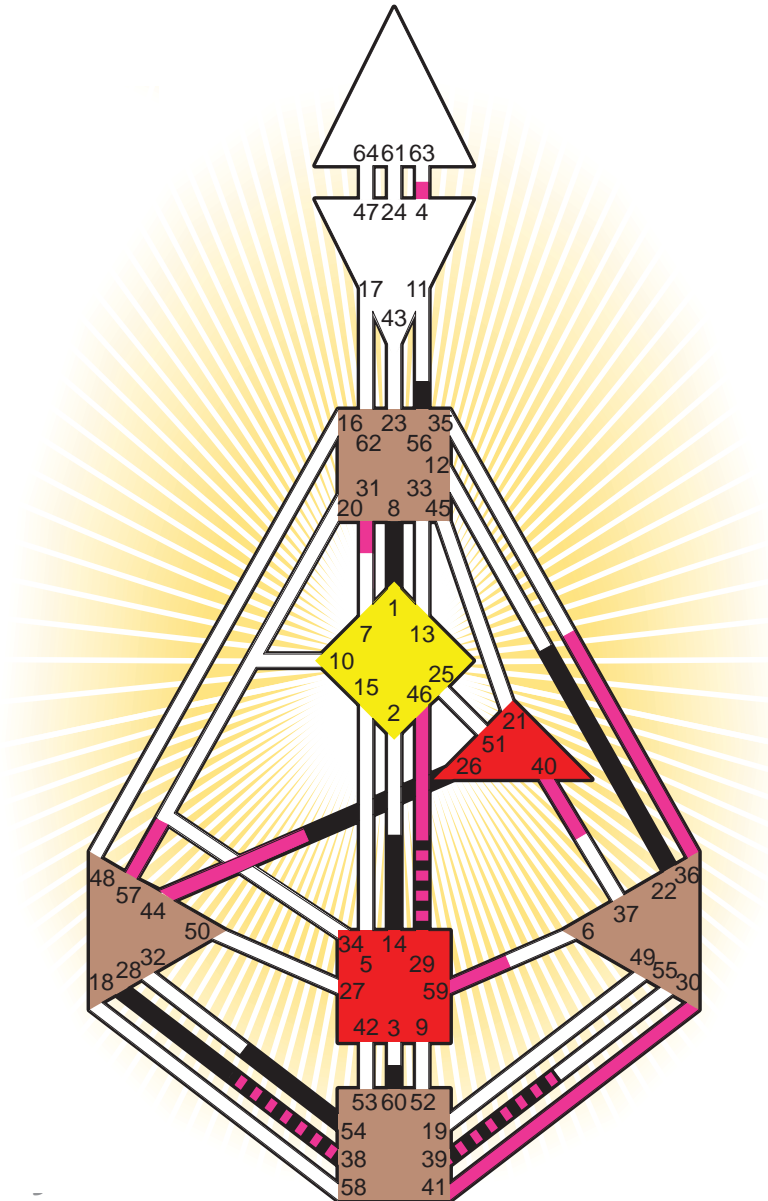

ZEN HUMAN DESIGN

INDIVIDUAL CHART

Robert F. Kennedy

Personality

Brookline, MA
 20. November 1925
 15:11:00 EST
 20:11:00 GMT

Design

23. August 1925
 16:38:35 GMT

Rodden Rating **A**

Definition Type

- No Definition
- Single Definition
- Split Definition
- Triple Split Definition
- Quadruple Split Definition

Mode

- To Wait
- To Do

Defined Centers

- Throat
- Head
- Ji
- Heart
- Sacral
- Root

Awareness

- Mental (Ajna)
- Intuitive (Spleen)
- Emotional (Solar Plexus)

	☉	⊕	☾	♋	♌	♍	♎	♏	♐	♑	♒	♓	
Personality	14.4	<u>8.4</u>	60.3	56.1	60.1	26.4	38.6	28.4	54.6	1.6	22.5	29.1	39.6
Design	29.6	<u>30.6</u>	57.3	31.3	41.3	59.4	46.5	40.2	38.4	44.2	36.2	4.4	39.6