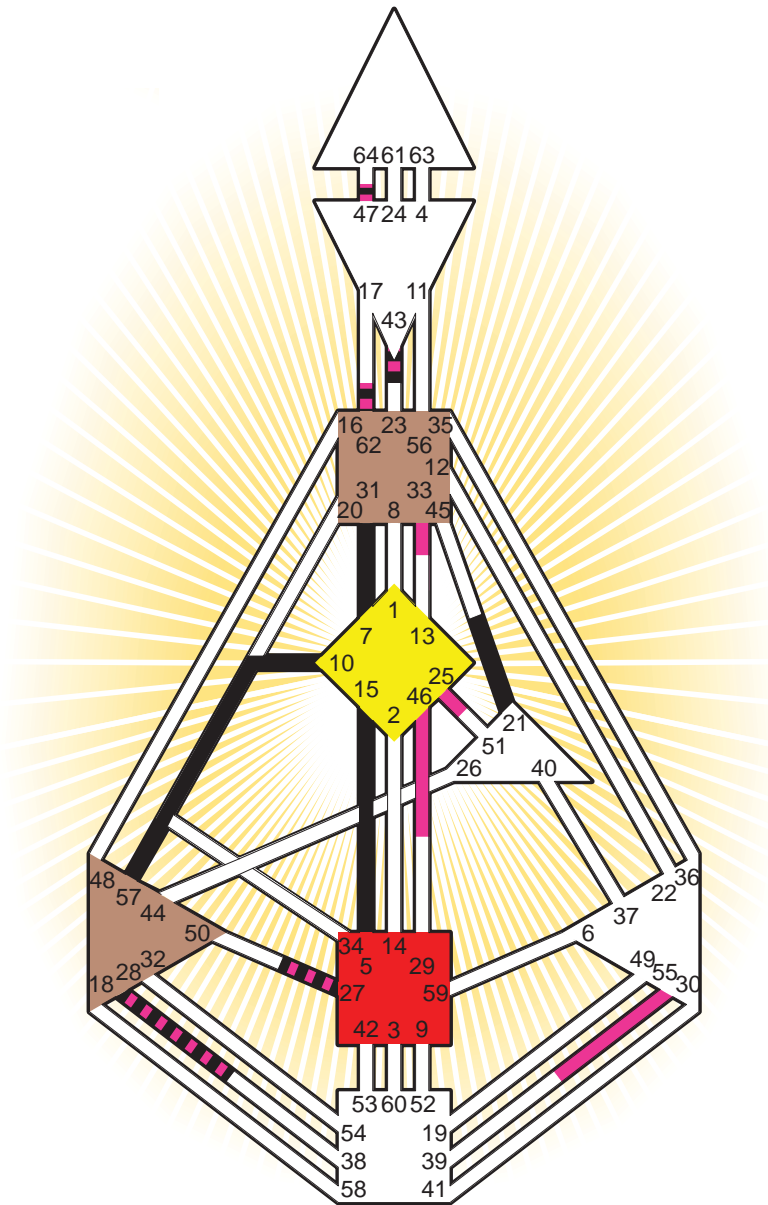

Definition Type

- No Definition
- Single Definition
- Split Definition
- Triple Split Definition
- Quadruple Split Definition

Mode

- To Wait
- To Do

Defined Centers

- Throat
- Head
- Ji
- Heart
- Sacral
- Root

Awareness

- Mental (Ajna)
- Intuitive (Spleen)
- Emotional (Solar Plexus)

	☉	⊕	☾	♋	♌	♍	♎	♏	♐	♑	♒	♓	
Personality	15.1	10.1	5.3	27.4	28.4	62.1	7.2	57.4	31.4	21.3	47.4	43.4	47.2
Design	25.3	46.3	33.1	27.6	28.6	55.6	27.1	28.1	62.4	25.5	47.6	43.6	47.3