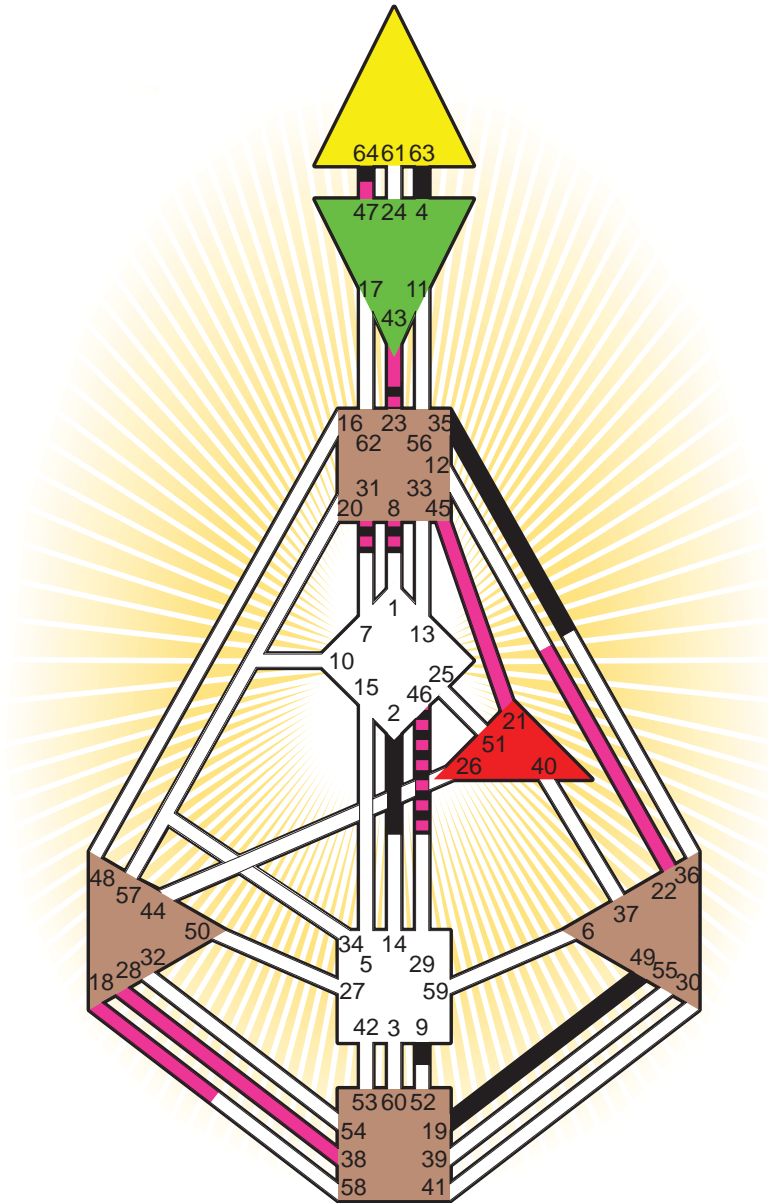

ZEN HUMAN DESIGN

INDIVIDUAL CHART

Carole King

Personality

Brooklyn, NY
 9. February 1942
 23:42:00 EDT
 03:42:00 GMT

Design

15. November 1941
 12:55:57 GMT

Rodden Rating **AA**

Definition Type

- No Definition
- Single Definition
- Split Definition
- Triple Split Definition
- Quadruple Split Definition

Mode

- To Wait
- To Do

Defined Centers

- Throat
- Head
- Ji
- Heart
- Sacral
- Root

Awareness

- Mental (Ajna)
- Intuitive (Spleen)
- Emotional (Solar Plexus)

	☉	⊕	☾	♋	♌	♍	♎	♏	♐	♑	♒	♓	
Personality	<u>49.3</u>	<u>4.3</u>	<u>9.6</u>	<u>64.3</u>	<u>63.3</u>	<u>49.2</u>	<u>19.2</u>	<u>2.3</u>	<u>35.1</u>	<u>23.4</u>	<u>8.2</u>	<u>46.2</u>	<u>31.3</u>
Design	<u>43.5</u>	<u>23.5</u>	<u>18.1</u>	<u>47.5</u>	<u>22.5</u>	<u>28.3</u>	<u>38.1</u>	<u>21.2</u>	<u>45.3</u>	<u>8.1</u>	<u>8.5</u>	<u>46.2</u>	<u>31.5</u>