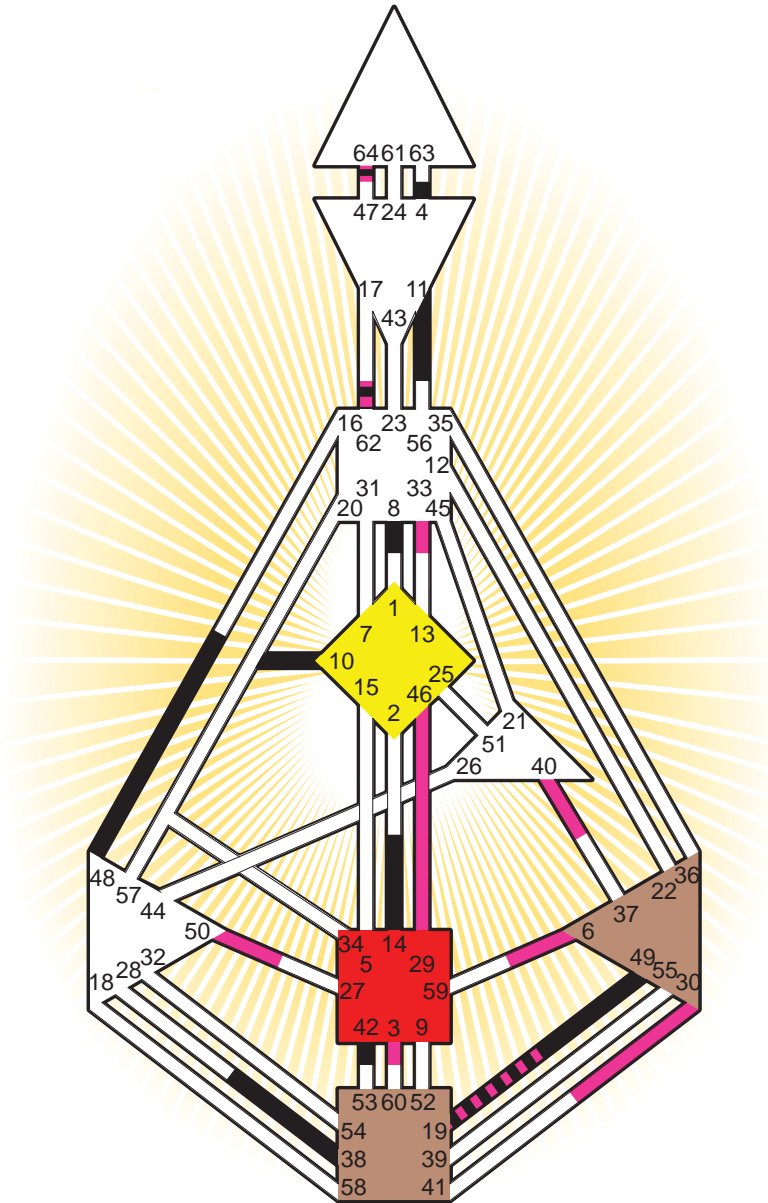

ZEN HUMAN DESIGN

INDIVIDUAL CHART

Larry King

Personality

Brooklyn, NY
 19. November 1933
 10:38:00 EST
 15:38:00 GMT

Design

22. August 1933
 10:49:52 GMT

Rodden Rating **A**

Definition Type

- No Definition
- Single Definition
- Split Definition
- Triple Split Definition
- Quadruple Split Definition

Mode

- To Wait
- To Do

Defined Centers

- Throat
- Head
- Ji
- Heart
- Sacral
- Root

Awareness

- Mental (Ajna)
- Intuitive (Spleen)
- Emotional (Solar Plexus)

	☉	⊕	☾	♋	♌	♍	♎	♏	♐	♑	♒	♓	
Personality	14.3	8.3	11.3	<u>49.5</u>	4.5	14.1	38.5	10.3	48.6	<u>19.4</u>	42.4	64.1	62.5
Design	<u>29.5</u>	30.5	64.2	30.5	<u>29.5</u>	33.4	<u>46.4</u>	50.2	6.4	<u>19.5</u>	3.1	40.5	62.4