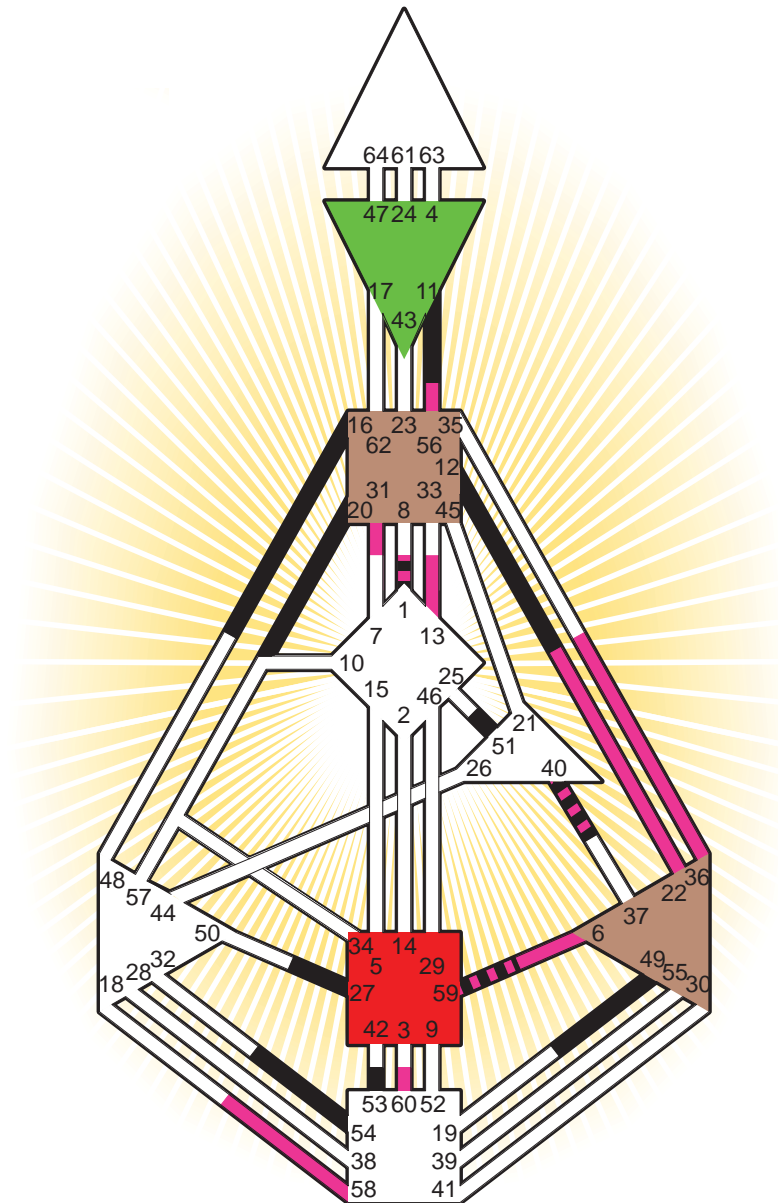

Definition Type

- No Definition
- Single Definition
- Split Definition
- Triple Split Definition
- Quadruple Split Definition

Mode

- To Wait
- To Do

Defined Centers

- Throat
- Head
- Ji
- Heart
- Sacral
- Root

Awareness

- Mental (Ajna)
- Intuitive (Spleen)
- Emotional (Solar Plexus)

	☉	⊕	☾	♋	♌	♍	♎	♏	♐	♑	♒	♓	
Personality	<u>12.4</u>	<u>11.4</u>	<u>27.5</u>	<u>53.6</u>	<u>54.6</u>	<u>20.4</u>	<u>16.1</u>	<u>40.2</u>	<u>51.1</u>	<u>49.5</u>	<u>59.2</u>	<u>1.1</u>	<u>40.5</u>
Design	<u>36.6</u>	<u>6.6</u>	<u>58.3</u>	<u>56.2</u>	<u>60.2</u>	<u>22.1</u>	<u>13.5</u>	<u>31.4</u>	<u>36.4</u>	<u>13.6</u>	<u>59.3</u>	<u>1.3</u>	<u>40.5</u>