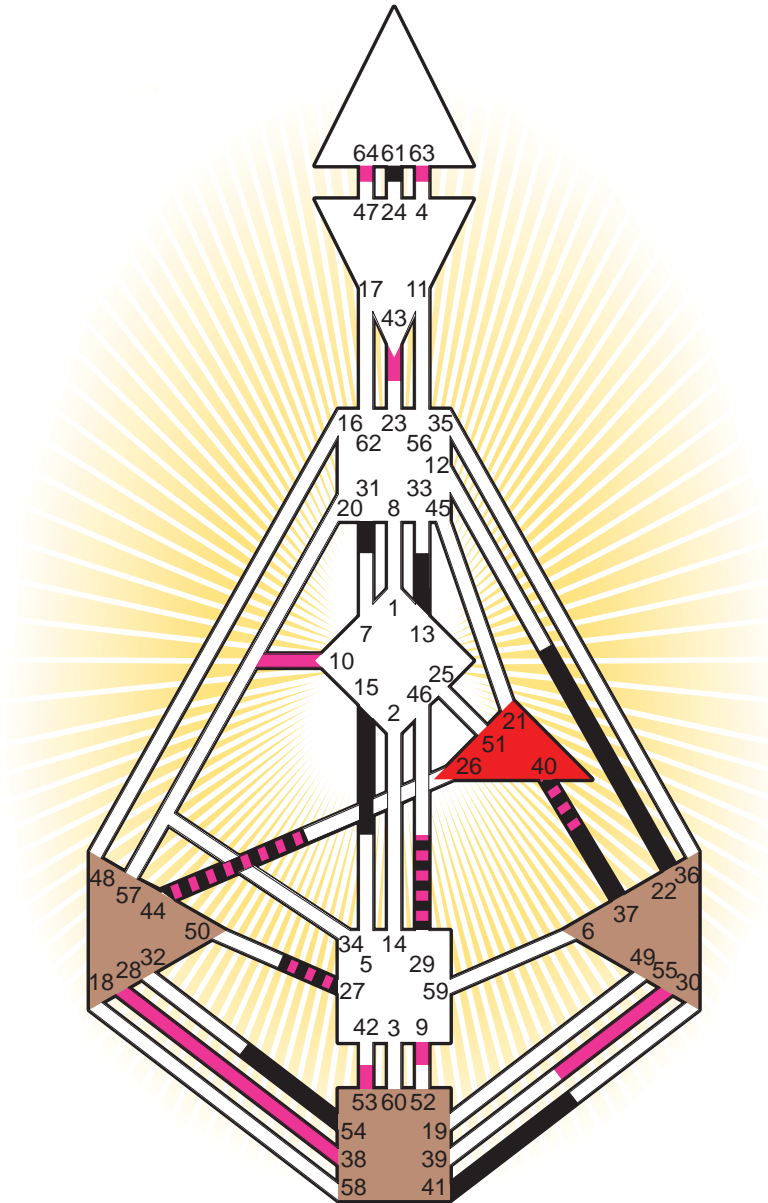

ZEN HUMAN DESIGN

INDIVIDUAL CHART

Natassja Kinski

Personality

Berlin, D
24. January 1961
00:54:00 MET
23:54:00 GMT

Design

29. October 1960
04:46:31 GMT

Rodden Rating **AA**

Definition Type

- ☐ No Definition
- ☐ Single Definition
- ☒ Split Definition
- ☐ Triple Split Definition
- ☐ Quadruple Split Definition

Mode

- ☒ To Wait
- ☐ To Do

Defined Centers

- ☐ Throat
- ☐ Ji
- ☐ Sacral
- ☐ Head
- ☒ Heart
- ☒ Root

Awareness

- ☐ Mental (Ajna)
- ☒ Intuitive (Spleen)
- ☒ Emotional (Solar Plexus)

	☉	⊕	☾	♈	♉	♊	♋	♌	♍	♎	♏	♐	♑
Personality	41.2	31.2	27.6	40.2	37.2	13.3	22.4	15.4	54.5	61.2	29.1	44.4	40.3
Design	28.5	27.5	55.1	64.4	63.4	43.6	9.4	53.1	10.3	38.5	29.1	44.2	40.3