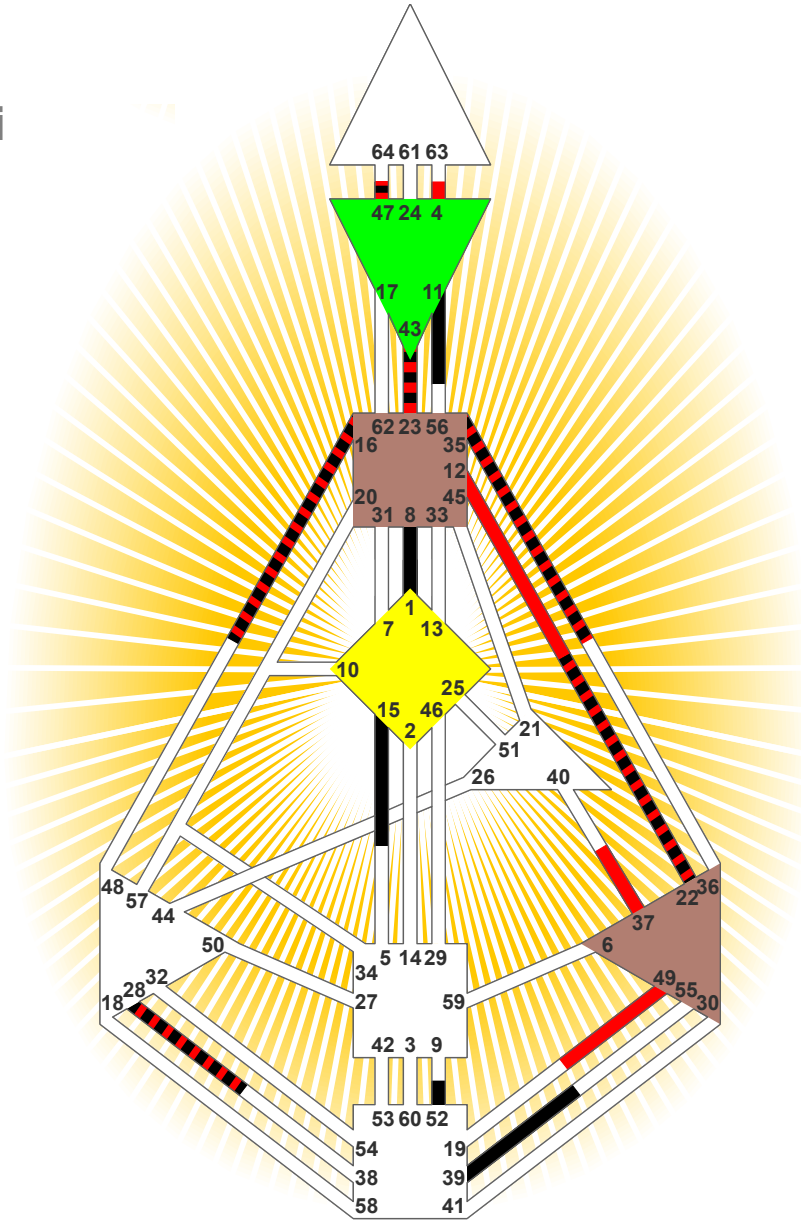

Definition Type

- No Definition
- Single Definition
- Split Definition
- Triple Split Definition
- Quadruple Split Definition

Mode

- To Wait
- To Do

Defined Centers

- Throat
- Head
- Ji
- Heart
- Sacral
- Root

Awareness

- Mental (Ajna)
- Intuitive (Spleen)
- Emotional (Solar Plexus)

	☉	⊕	☾	♋	♌	♍	♎	♏	♐	♑	♒	♓	
Personality	23.3	43.3	11.3	22.4	47.4	8.5	15.1	39.3	52.2	28.1	1.5	35.4	16.6
Design	49.5	4.5	47.5	22.6	47.6	37.6	37.5	23.2	12.5	28.6	43.2	35.2	16.5