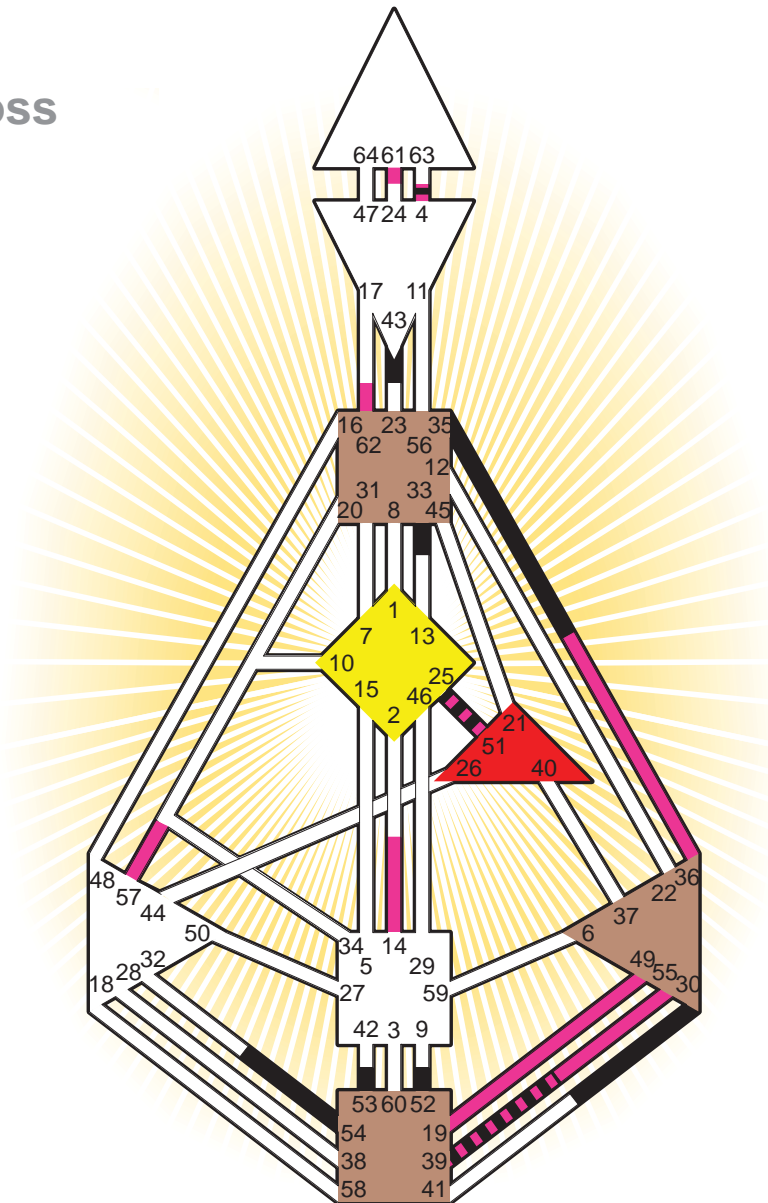

Elisabeth Kübler Ross

Personality

Zürich, CH
 8. July 1926
 22:45:00 MET
 21:45:00 GMT

Design

8. April 1926
 13:03:19 GMT

Rodden Rating **A**

Definition Type

- No Definition
- Single Definition
- Split Definition
- Triple Split Definition
- Quadruple Split Definition

Mode

- To Wait
- To Do

Defined Centers

- Throat
- Head
- Ji
- Heart
- Sacral
- Root

Awareness

- Mental (Ajna)
- Intuitive (Spleen)
- Emotional (Solar Plexus)

	☉	⊕	☾	♋	♌	♍	♎	♏	♐	♑	♒	♓	
Personality	53.1	54.1	52.1	53.2	54.2	33.5	35.1	51.1	30.2	43.1	25.2	4.5	39.6
Design	51.4	57.4	49.5	62.1	61.1	25.6	55.3	19.5	49.2	14.1	36.5	4.4	39.4