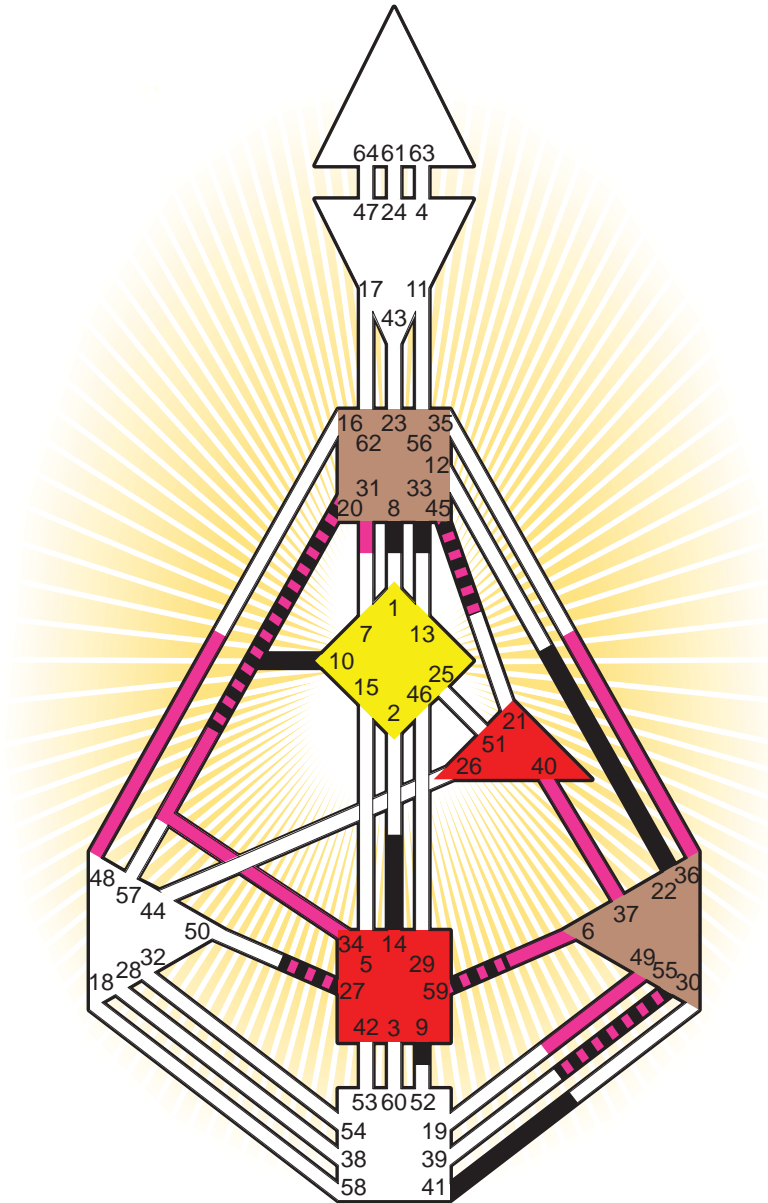

ZEN HUMAN DESIGN

INDIVIDUAL CHART

Selma Lagerlof

Personality

Varmland, S
 20. November 1858
 21:00:00 LMT
 20:07:20 GMT

Design

23. August 1858
 18:11:34 GMT

Rodden Rating C

Definition Type

- No Definition
- Single Definition
- Split Definition
- Triple Split Definition
- Quadruple Split Definition

Mode

- To Wait
- To Do

Defined Centers

- Throat
- Head
- Ji
- Heart
- Sacral
- Root

Awareness

- Mental (Ajna)
- Intuitive (Spleen)
- Emotional (Solar Plexus)

	☉	⊕	☾	♋	♌	♍	♎	♏	♐	♑	♒	♓	
Personality	14.5	8.5	8.1	55.5	59.5	9.6	10.2	41.4	45.3	33.6	20.2	22.6	27.5
Design	59.1	55.1	49.2	37.4	40.4	6.5	48.4	34.6	45.2	31.4	20.4	36.2	27.6