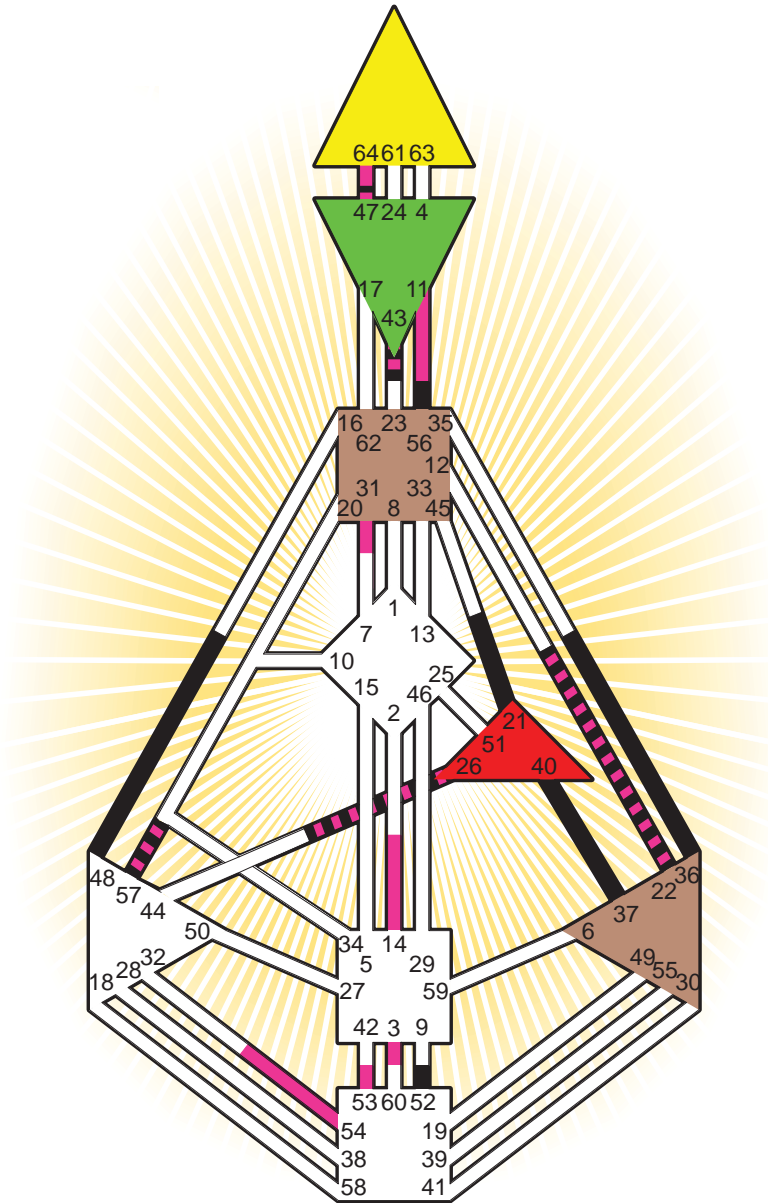

ZEN HUMAN DESIGN

INDIVIDUAL CHART

Heath Ledger

Personality

Perth, AUS
 4. April 1979
 06:30:00 AWST
 22:30:00 GMT

Design

6. January 1979
 11:59:15 GMT

Rodden Rating C

Definition Type

- No Definition
- Single Definition
- Split Definition
- Triple Split Definition
- Quadruple Split Definition

Mode

- To Wait
- To Do

Defined Centers

- Throat
- Head
- Ji
- Heart
- Sacral
- Root

Awareness

- Mental (Ajna)
- Intuitive (Spleen)
- Emotional (Solar Plexus)

	☉	⊕	☾	♈	♉	♊	♋	♌	♍	♎	♏	♐	♑
Personality	21.5	48.5	52.5	<u>47.1</u>	22.1	36.4	<u>37.2</u>	36.6	<u>56.3</u>	<u>40.3</u>	43.2	26.4	57.4
Design	54.1	53.1	3.2	<u>47.4</u>	22.4	<u>11.5</u>	14.6	54.5	31.5	<u>64.3</u>	43.2	26.3	57.5